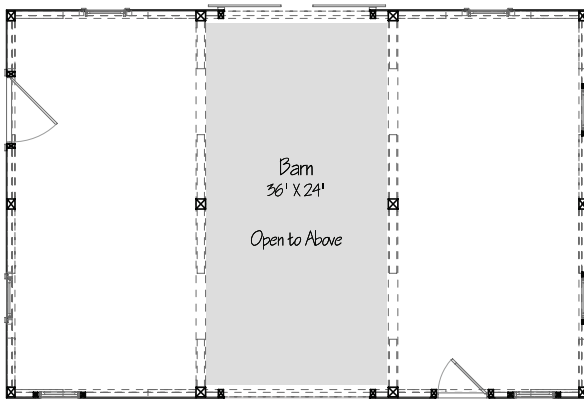

# 24x36 CHRISTMAS TREE BARN

FIRST FLOOR

LOFT

**BARNMAKERS**  
 by   
**YANKEE BARN HOMES**  
 1969

©2010 Yankee Barn Homes. All rights reserved.

Post. Beam. Dream.™ | [www.YankeeBarnHomes.com](http://www.YankeeBarnHomes.com)  
 131 Yankee Barn Road | Grantham, NH 03753 | (800) 258-9786

# 24x36 CHRISTMAS TREE BARN

## FIRST FLOOR