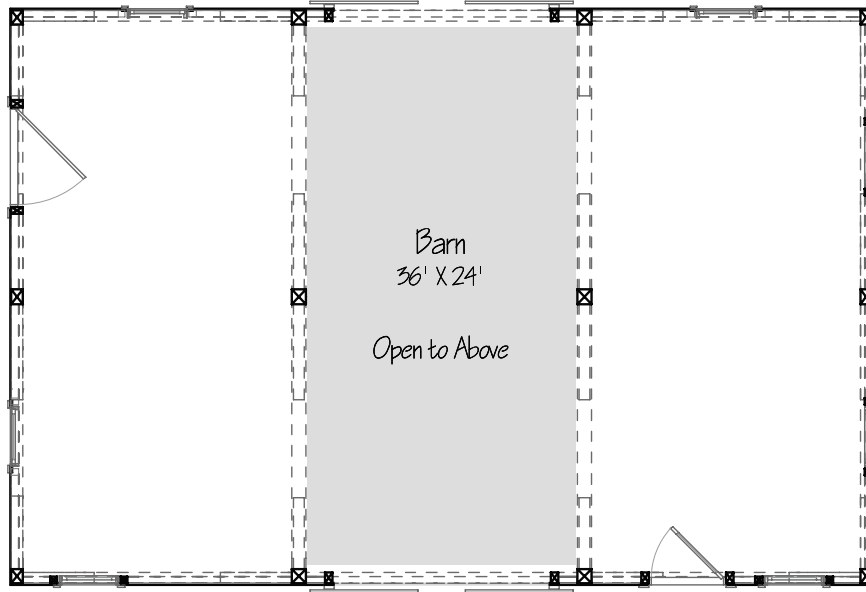

# 24x36 CHRISTMAS TREE BARN

FIRST FLOOR

LOFT

**BARNMAKERS**  
 by   
**YANKEE BARN HOMES**  
 1969

©2010 Yankee Barn Homes. All rights reserved.

Post. Beam. Dream.™ | [www.YankeeBarnHomes.com](http://www.YankeeBarnHomes.com)  
 131 Yankee Barn Road | Grantham, NH 03753 | (800) 258-9786

# 24x36 CHRISTMAS TREE BARN

## FIRST FLOOR

## LOFT LEVEL