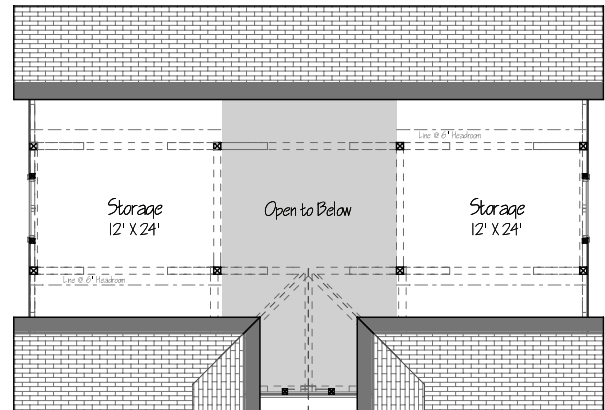

# 24x36 CHRISTMAS TREE BARN

FIRST FLOOR

LOFT

**BARNMAKERS**  
 by   
**YANKEE BARN HOMES**  
 1969

©2010 Yankee Barn Homes. All rights reserved.

Post. Beam. Dream.™ | [www.YankeeBarnHomes.com](http://www.YankeeBarnHomes.com)  
 131 Yankee Barn Road | Grantham, NH 03753 | (800) 258-9786

# 24x36 CHRISTMAS TREE BARN

## FIRST FLOOR