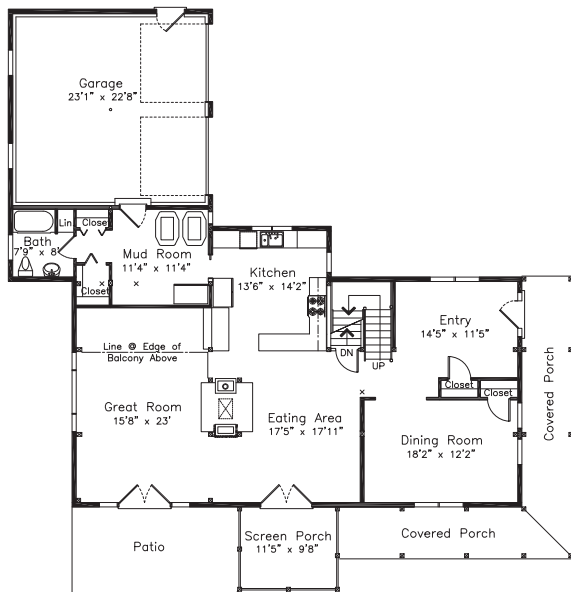

# THE CLOVER HILL

SQUARE FOOTAGE: 4379

BEDROOMS: 4

BATHS: 4

## FIRST FLOOR