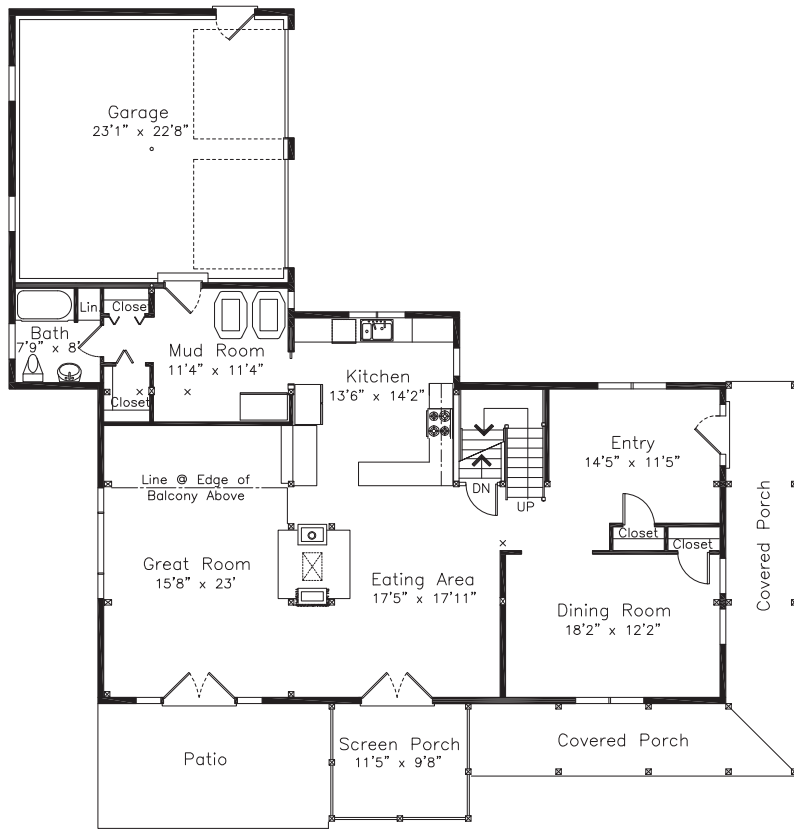

FIRST FLOOR

THE CLOVER HILL