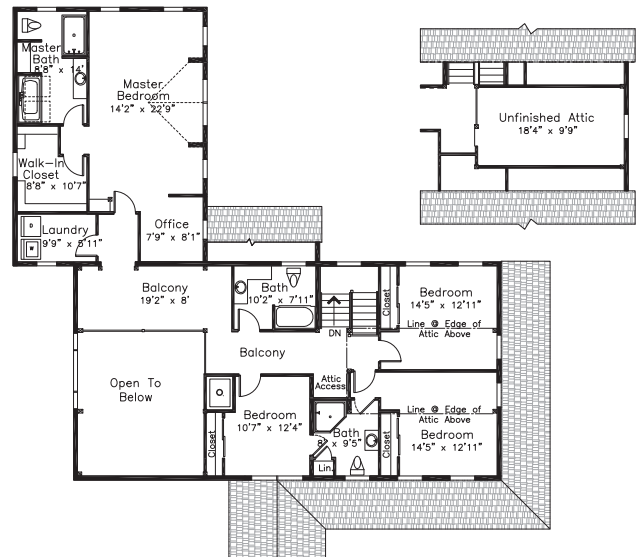

SECOND FLOOR

YANKEE BARN HOMES

1969

©2010 Yankee Barn Homes. All rights reserved.

Post. Beam. Dream.™ | www.YankeeBarnHomes.com
131 Yankee Barn Road | Grantham, NH 03753 | (800) 258-9786