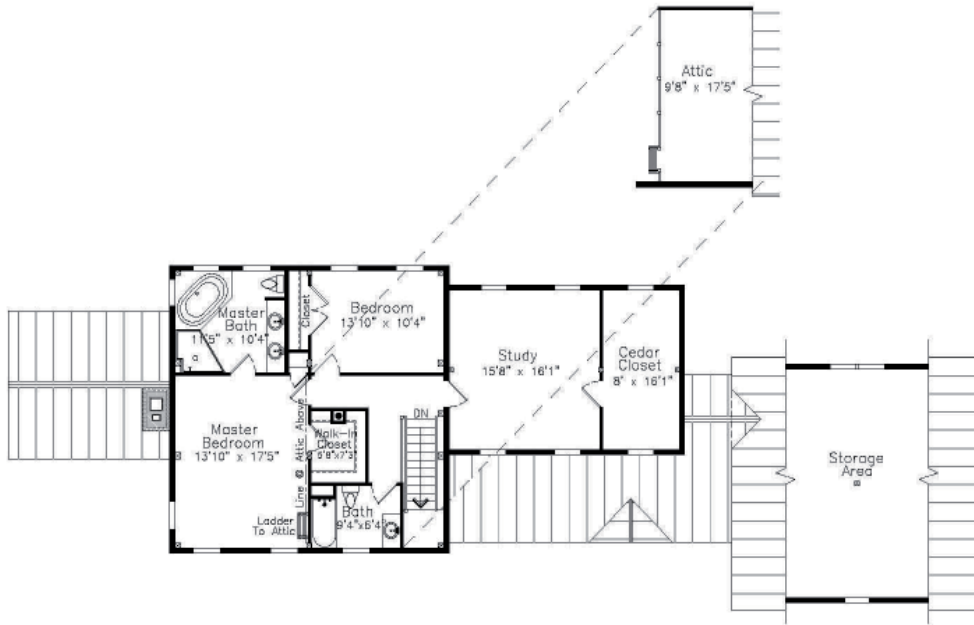

SECOND FLOOR

YANKEE BARN HOMES

1969

©2010 Yankee Barn Homes. All rights reserved.

Post. Beam. Dream.™ | www.YankeeBarnHomes.com
131 Yankee Barn Road | Grantham, NH 03753 | (800) 258-9786