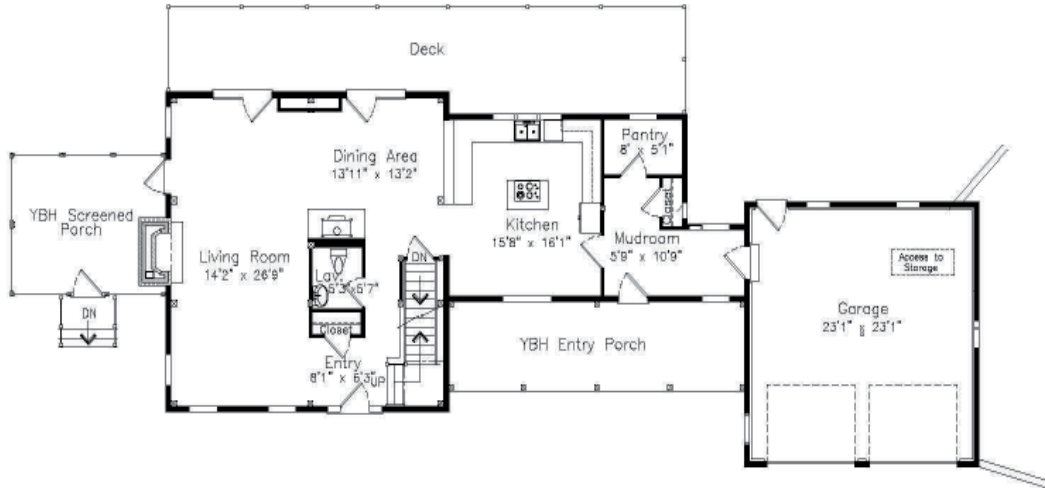

# THE BUTLER-MIDDLEBURY

SQUARE FOOTAGE: 2900

BEDROOMS: 2-3

BATHS: 2.5

## FIRST FLOOR