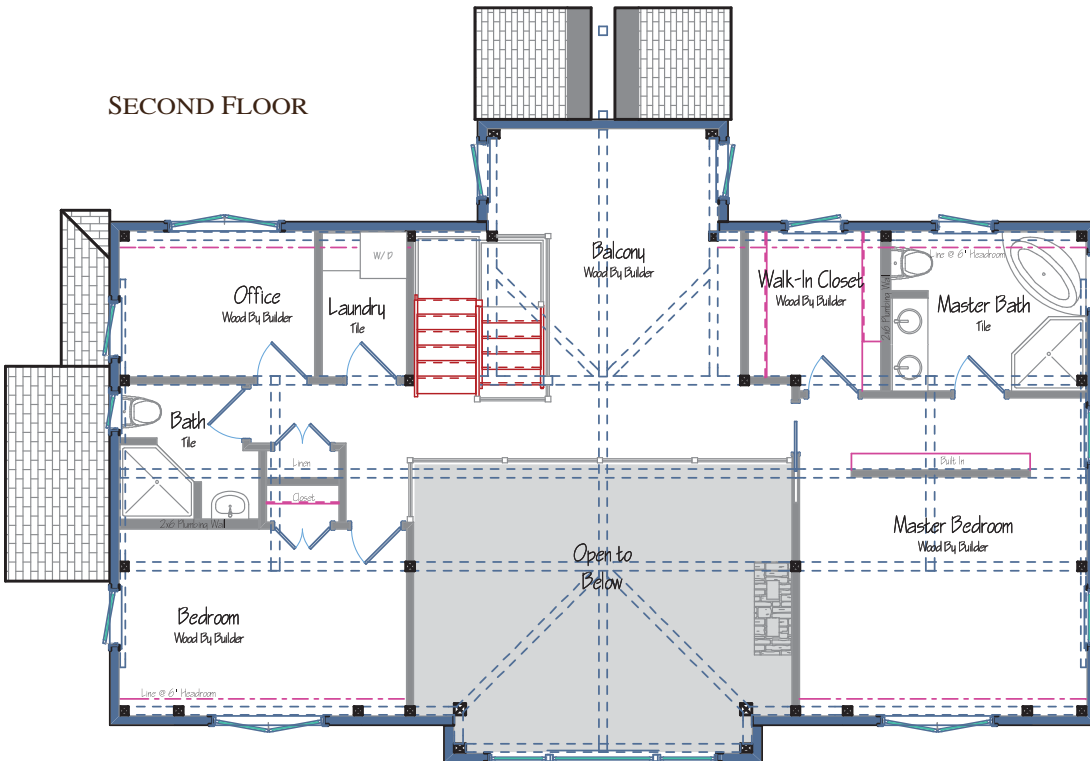

SECOND FLOOR

YANKEE BARN HOMES

1969

©2010 Yankee Barn Homes. All rights reserved.

Post. Beam. Dream.™ | www.YankeeBarnHomes.com
131 Yankee Barn Road | Grantham, NH 03753 | (800) 258-9786