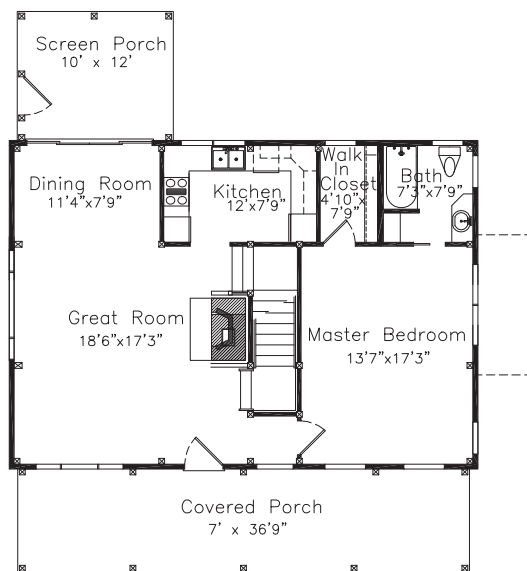

THE CRAFTSBURY

SQUARE FOOTAGE: 1713
 BEDROOMS: 1
 BATHS: 2

FIRST FLOOR

SECOND FLOOR

YANKEE BARN HOMES

1969

©2010 Yankee Barn Homes. All rights reserved.

Post. Beam. Dream.™ | www.YankeeBarnHomes.com
 131 Yankee Barn Road | Grantham, NH 03753 | (800) 258-9786