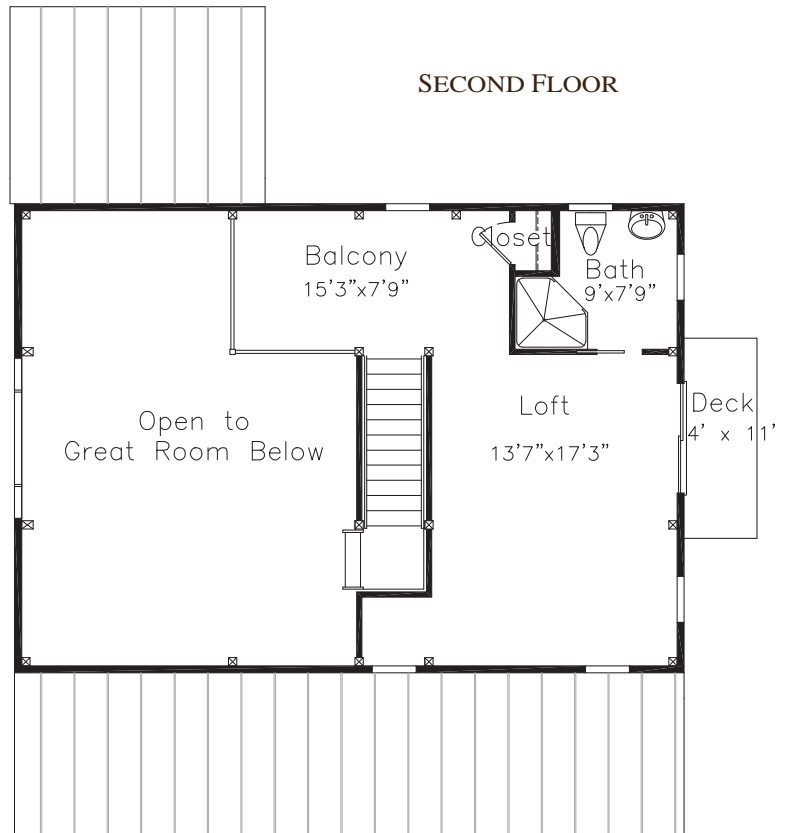

THE CRAFTSBURY

YANKEE BARN HOMES

1969

©2010 Yankee Barn Homes. All rights reserved.

Post. Beam. Dream.™ | www.YankeeBarnHomes.com
131 Yankee Barn Road | Grantham, NH 03753 | (800) 258-9786