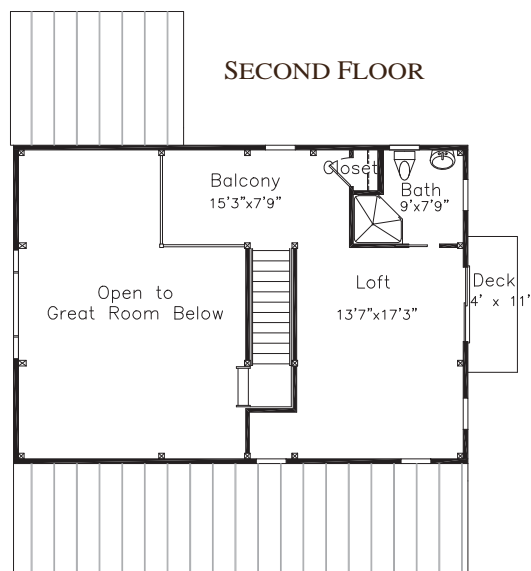

THE CRAFTSBURY

SQUARE FOOTAGE: 1713
 BEDROOMS: 1
 BATHS: 2

FIRST FLOOR

SECOND FLOOR

YANKEE BARN HOMES

1969

©2010 Yankee Barn Homes. All rights reserved.

Post. Beam. Dream.™ | www.YankeeBarnHomes.com
 131 Yankee Barn Road | Grantham, NH 03753 | (800) 258-9786