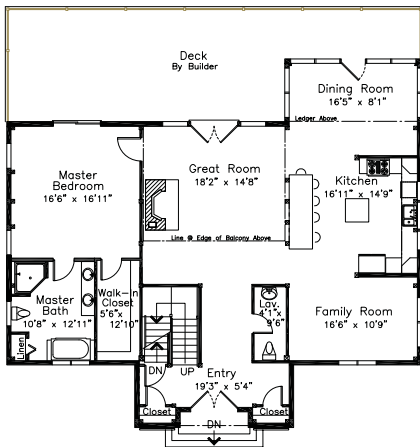

THE SOMERSET

SQUARE FOOTAGE: 3941
 BEDROOMS: 4
 BATHS: 3 1/2

FIRST FLOOR

SECOND FLOOR

FIRST FLOOR

THE SOMERSET

SECOND FLOOR