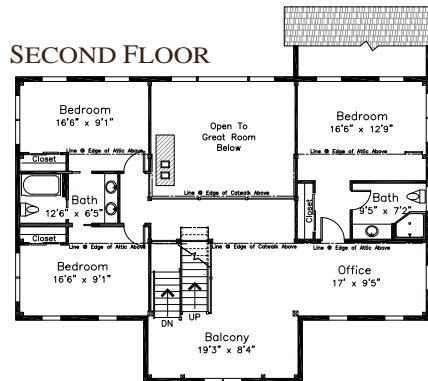

THE SOMERSET

SQUARE FOOTAGE: 3941
 BEDROOMS: 4
 BATHS: 3 1/2

FIRST FLOOR

SECOND FLOOR

FIRST FLOOR

THE SOMERSET

SECOND FLOOR