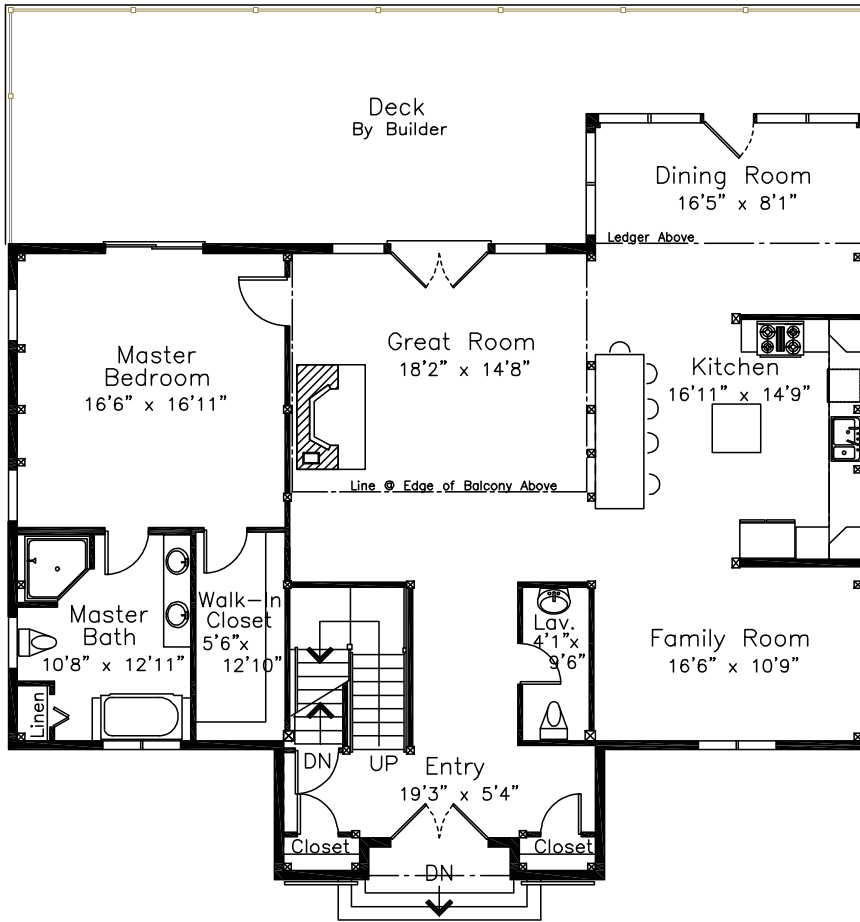

THE SOMERSET

SQUARE FOOTAGE: 3941
 BEDROOMS: 4
 BATHS: 3 1/2

FIRST FLOOR

SECOND FLOOR

FIRST FLOOR

THE SOMERSET

SECOND FLOOR