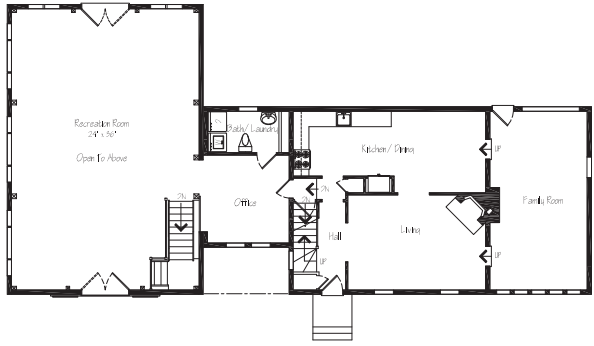

THE STOWE VILLAGE

SQUARE FOOTAGE: 1024*
 BEDROOMS: 0*
 BATHS: 1/2*

FIRST FLOOR

SECOND FLOOR

*These figures include the barn-style addition and do not take into account the square footage, bedrooms and bathrooms in the original cape-style home.