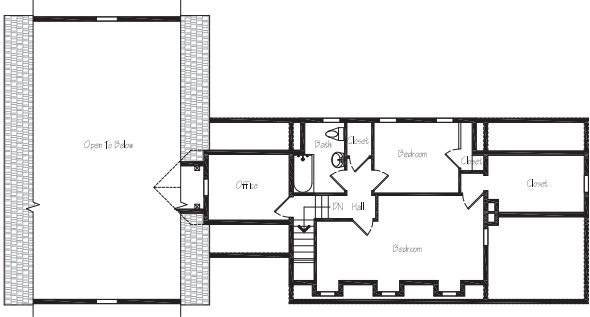

THE STOWE VILLAGE

SQUARE FOOTAGE: 1024*
 BEDROOMS: 0*
 BATHS: 1/2*

FIRST FLOOR

SECOND FLOOR

*These figures include the barn-style addition and do not take into account the square footage, bedrooms and bathrooms in the original cape-style home.