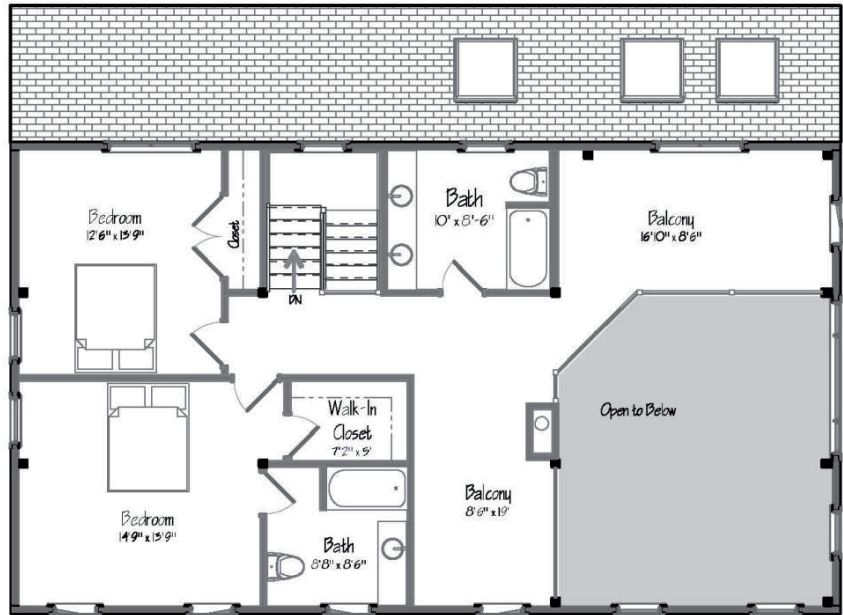

THE SAWYER

FIRST FLOOR

SQUARE FOOTAGE: 3099
BEDROOMS: 3
BATHS: 3.5

SECOND FLOOR

YANKEE BARN HOMES

1969

©2010 Yankee Barn Homes. All rights reserved.

Post. Beam. Dream.™ | www.YankeeBarnHomes.com
131 Yankee Barn Road | Grantham, NH 03753 | (800) 258-9786