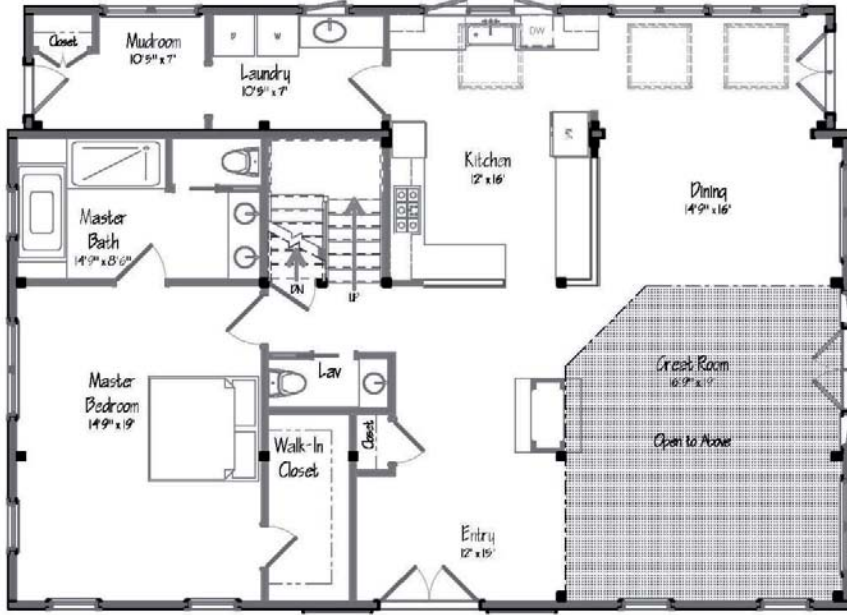

THE SAWYER

FIRST FLOOR

SQUARE FOOTAGE: 3099
BEDROOMS: 3
BATHS: 3.5

SECOND FLOOR

YANKEE BARN HOMES

1969

©2010 Yankee Barn Homes. All rights reserved.

Post. Beam. Dream.™ | www.YankeeBarnHomes.com
131 Yankee Barn Road | Grantham, NH 03753 | (800) 258-9786