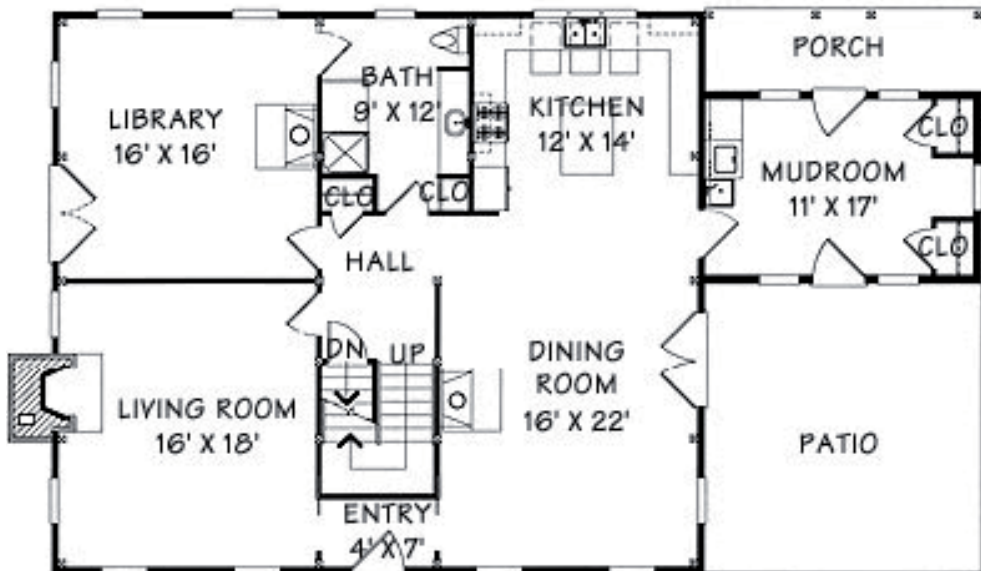

# THE WINDSOR

SQUARE FOOTAGE: 3186  
 BEDROOMS: 2-3  
 BATHS: 2 1/2

FIRST FLOOR

SECOND FLOOR

©2010 Yankee Barn Homes. All rights reserved.

# THE WINDSOR

FIRST FLOOR

SECOND FLOOR

ATTIC LOFT