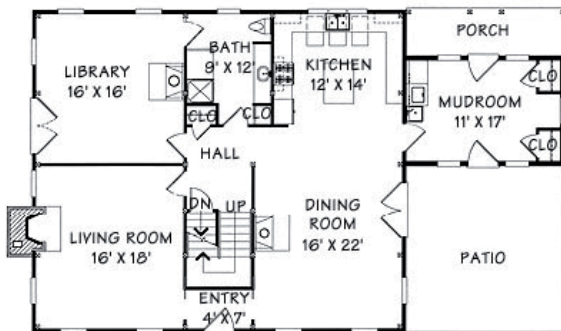

# THE WINDSOR

SQUARE FOOTAGE: 3186  
 BEDROOMS: 2-3  
 BATHS: 2 1/2

FIRST FLOOR

SECOND FLOOR

©2010 Yankee Barn Homes. All rights reserved.

# THE WINDSOR

FIRST FLOOR

SECOND FLOOR

ATTIC LOFT