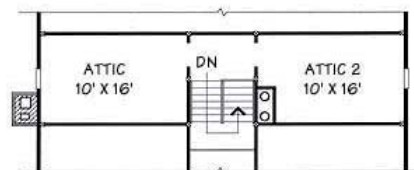

# THE WINDSOR

SQUARE FOOTAGE: 3186  
 BEDROOMS: 2-3  
 BATHS: 2 1/2

FIRST FLOOR

SECOND FLOOR

©2010 Yankee Barn Homes. All rights reserved.