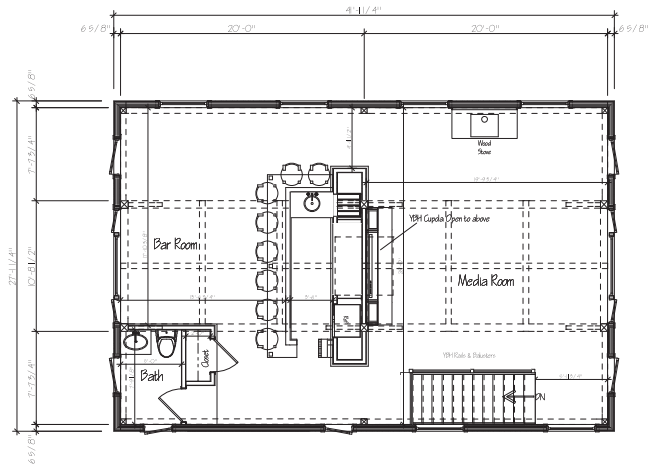

# THE EATON

SQUARE FOOTAGE: 1185  
 BEDROOMS: 0  
 BATHS: 0

FIRST FLOOR

SECOND FLOOR

## FIRST FLOOR