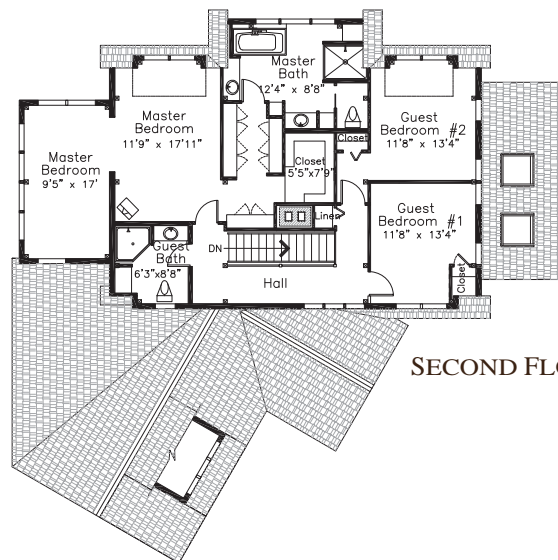

# THE RYE HARBOR

SQUARE FOOTAGE: 3318  
 BEDROOMS: 3  
 BATHS: 3

## FIRST FLOOR

## SECOND FLOOR