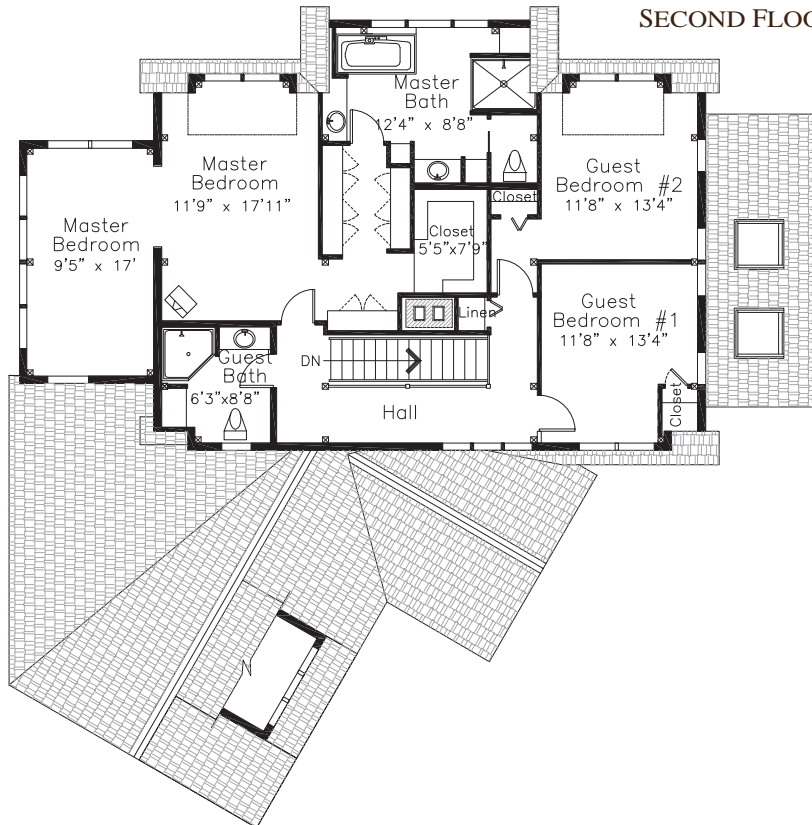

SECOND FLOOR

YANKEE BARN HOMES

1969

©2010 Yankee Barn Homes. All rights reserved.

Post. Beam. Dream.™ | www.YankeeBarnHomes.com
131 Yankee Barn Road | Grantham, NH 03753 | (800) 258-9786