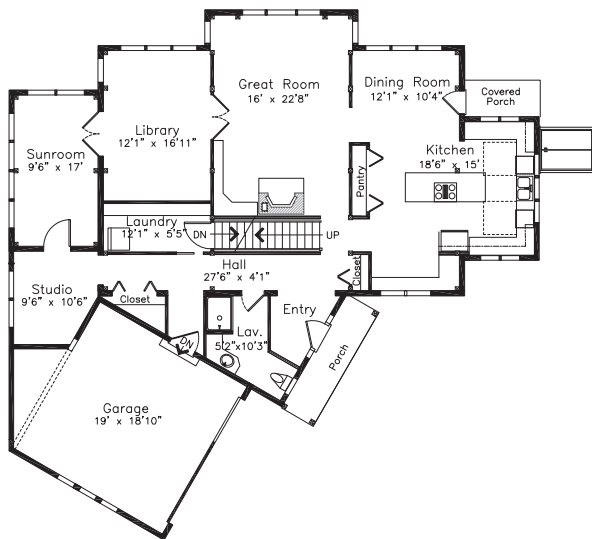

# THE RYE HARBOR

SQUARE FOOTAGE: 3318  
 BEDROOMS: 3  
 BATHS: 3

## FIRST FLOOR

## SECOND FLOOR