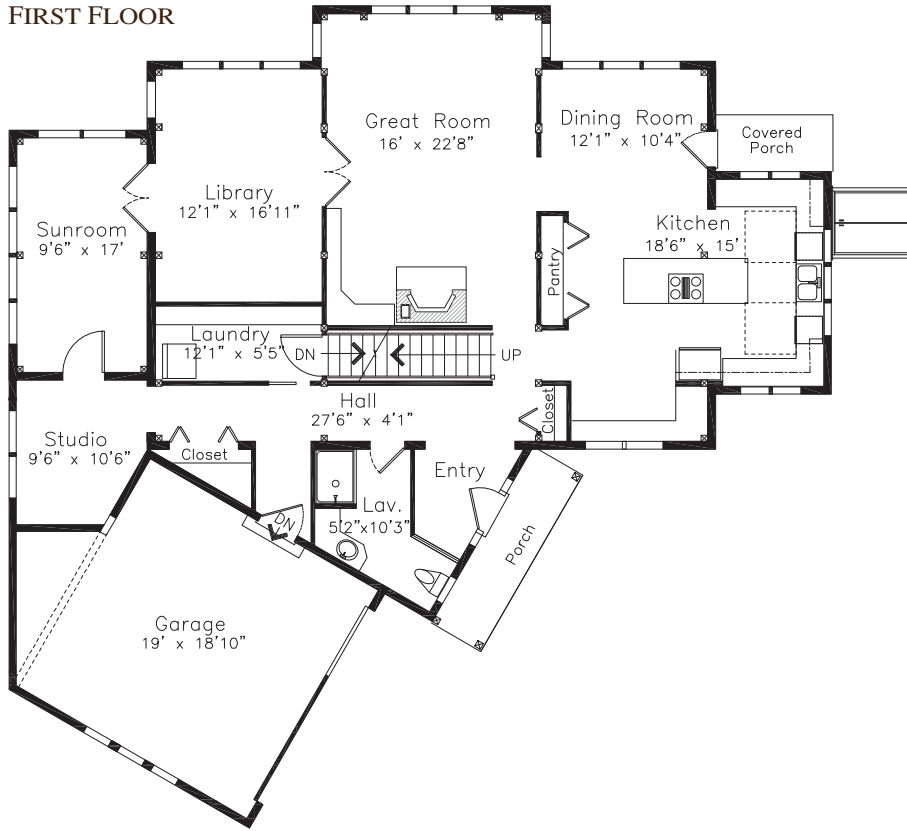

# THE RYE HARBOR

SQUARE FOOTAGE: 3318  
 BEDROOMS: 3  
 BATHS: 3

## FIRST FLOOR

## SECOND FLOOR