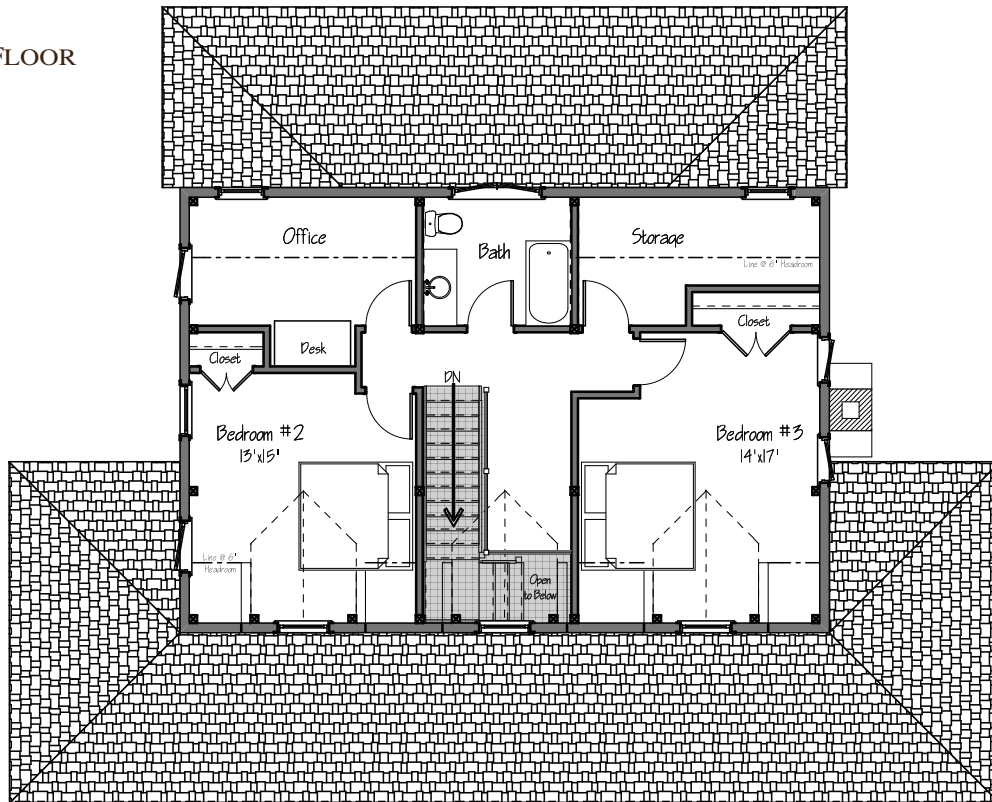

THE SUNAPEE

SQUARE FOOTAGE: 2481
 BEDROOMS: 3
 BATHS: 2 1/2

FIRST FLOOR

SECOND FLOOR

THE SUNAPEE

FIRST FLOOR

SECOND FLOOR

YANKEE BARN HOMES