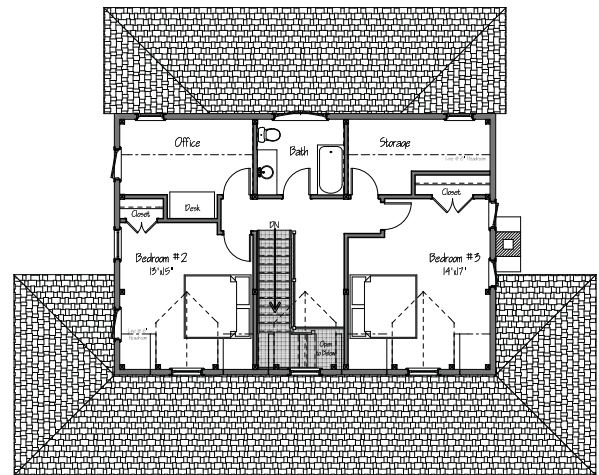

THE SUNAPEE

SQUARE FOOTAGE: 2481
 BEDROOMS: 3
 BATHS: 2 1/2

FIRST FLOOR

SECOND FLOOR

THE SUNAPEE

FIRST FLOOR

SECOND FLOOR

YANKEE BARN HOMES