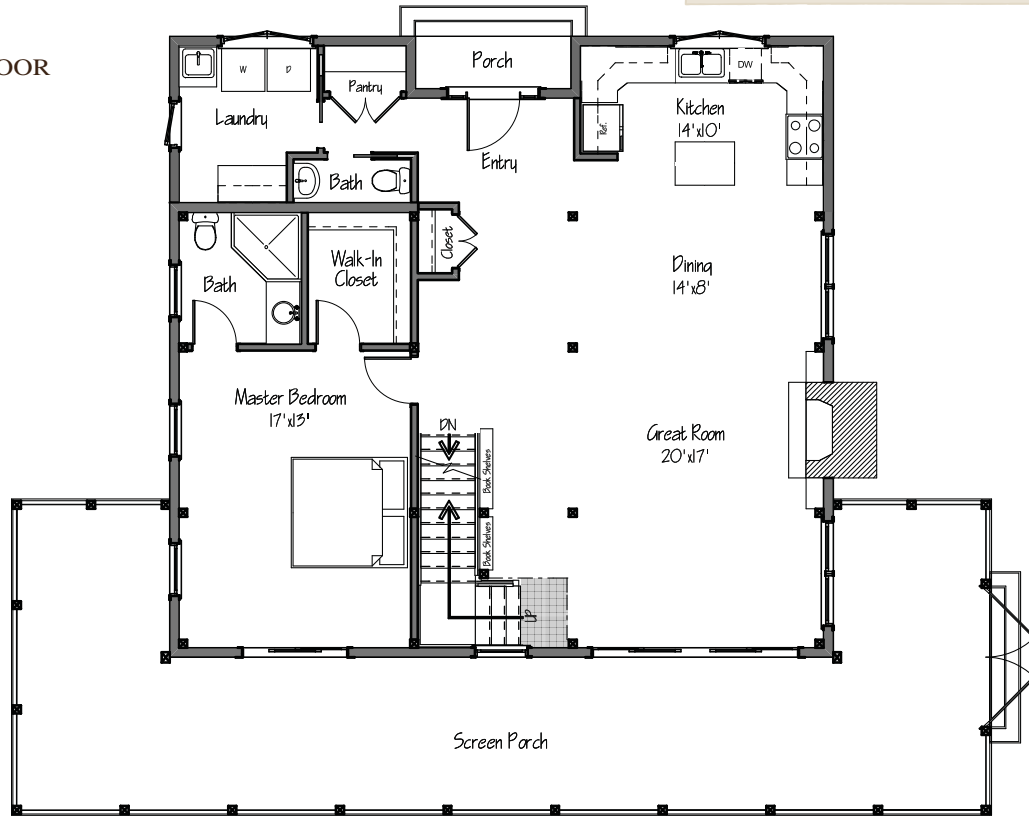

THE SUNAPEE

SQUARE FOOTAGE: 2481
 BEDROOMS: 3
 BATHS: 2 1/2

FIRST FLOOR

SECOND FLOOR

THE SUNAPEE

FIRST FLOOR

SECOND FLOOR

YANKEE BARN HOMES