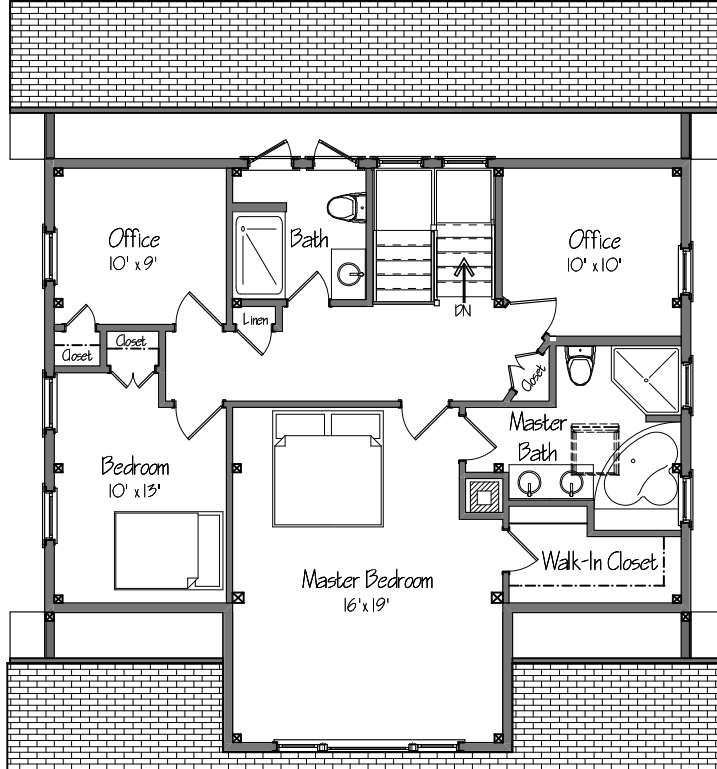

SECOND FLOOR

YANKEE BARN HOMES

1969

©2010 Yankee Barn Homes. All rights reserved.

Post. Beam. Dream.™ | www.YankeeBarnHomes.com
131 Yankee Barn Road | Grantham, NH 03753 | (800) 258-9786