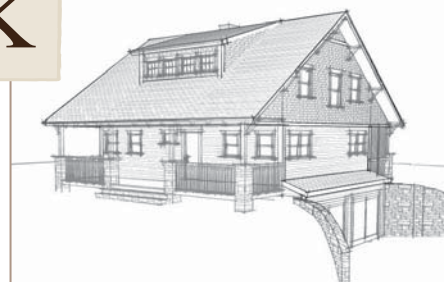

# THE WOODSTOCK

SQUARE FOOTAGE: 2242  
 BEDROOMS: 3  
 BATHS: 2 1/2

FIRST FLOOR

SECOND FLOOR

YANKEE BARN HOMES

1969

©2010 Yankee Barn Homes. All rights reserved.

Post. Beam. Dream.™ | www.YankeeBarnHomes.com  
 131 Yankee Barn Road | Grantham, NH 03753 | (800) 258-9786

# THE WOODSTOCK

FIRST FLOOR

SECOND FLOOR

YANKEE BARN HOMES

1969

©2010 Yankee Barn Homes. All rights reserved.

Post. Beam. Dream.™ | www.YankeeBarnHomes.com  
131 Yankee Barn Road | Grantham, NH 03753 | (800) 258-9786