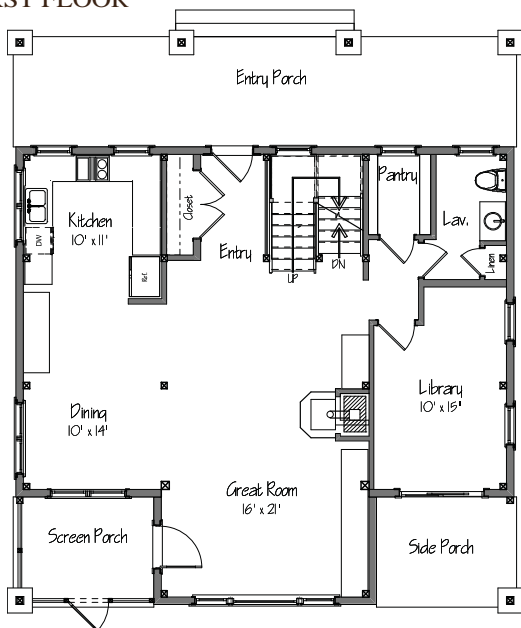

# THE WOODSTOCK

SQUARE FOOTAGE: 2242  
 BEDROOMS: 3  
 BATHS: 2 1/2

FIRST FLOOR

SECOND FLOOR

YANKEE BARN HOMES

1969

©2010 Yankee Barn Homes. All rights reserved.

Post. Beam. Dream.™ | www.YankeeBarnHomes.com  
 131 Yankee Barn Road | Grantham, NH 03753 | (800) 258-9786