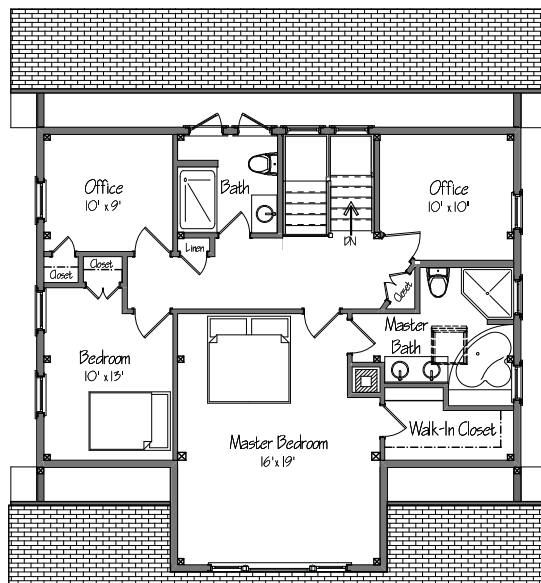

# THE WOODSTOCK

SQUARE FOOTAGE: 2242  
 BEDROOMS: 3  
 BATHS: 2 1/2

FIRST FLOOR

SECOND FLOOR

YANKEE BARN HOMES

1969

©2010 Yankee Barn Homes. All rights reserved.

Post. Beam. Dream.™ | www.YankeeBarnHomes.com  
 131 Yankee Barn Road | Grantham, NH 03753 | (800) 258-9786