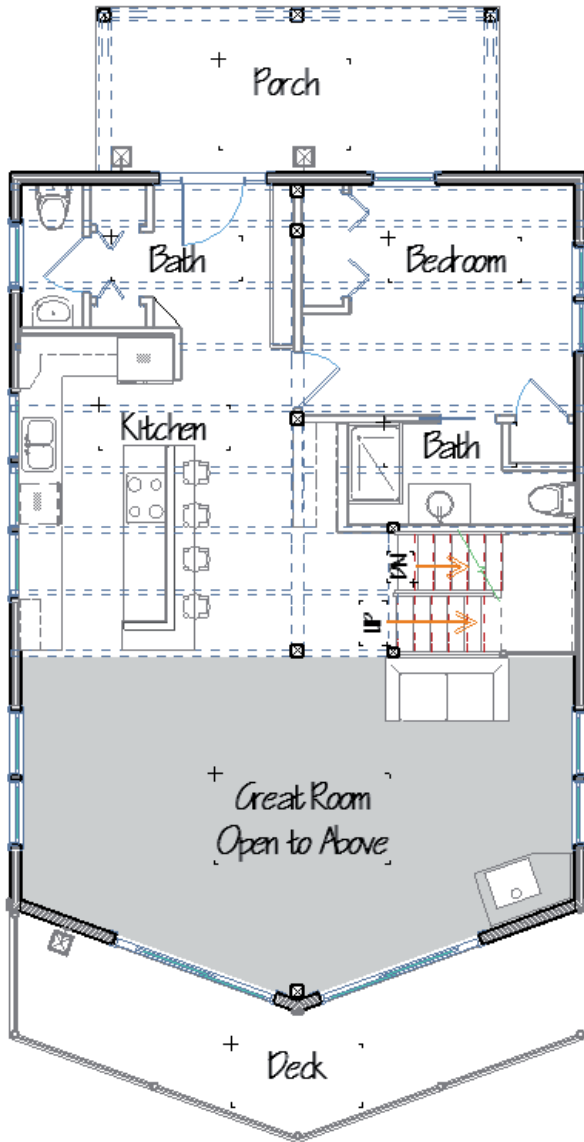

FIRST FLOOR

SQUARE FOOTAGE: 1,657

BEDROOMS: 3

BATHROOMS: 2.5

SECOND FLOOR

©2010 Yankee Barn Homes. All rights reserved.

YANKEE BARN HOMES

1969