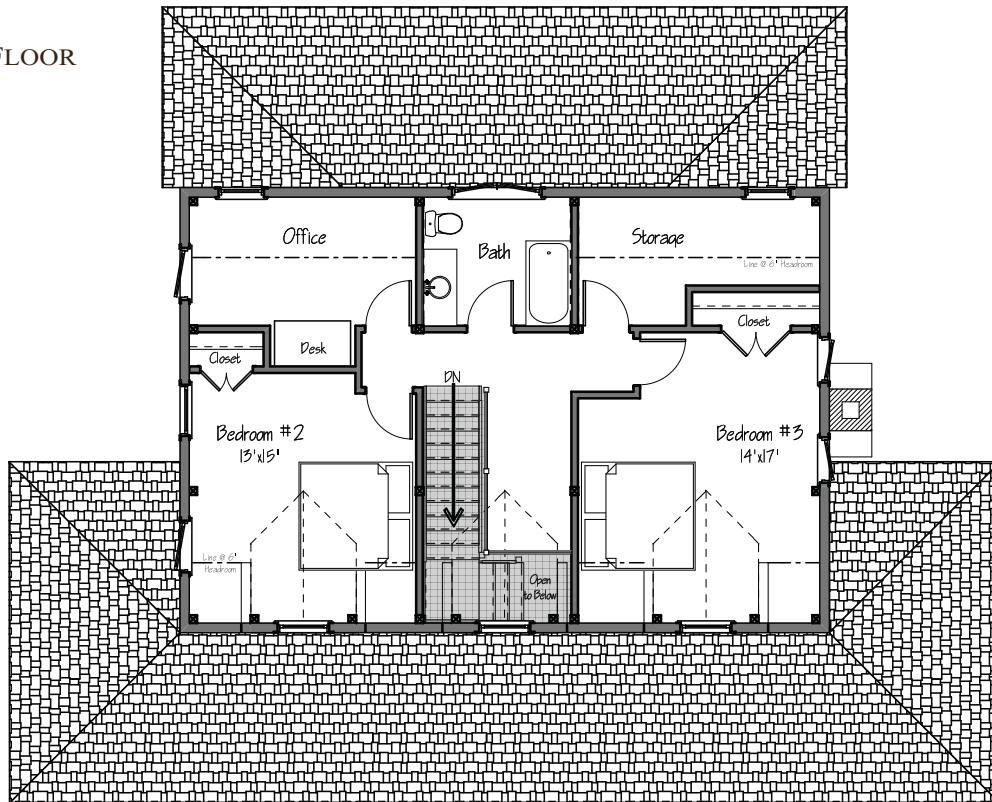

THE SUNAPEE

THE SUNAPEE

SQUARE FOOTAGE: 2481

BEDROOMS: 3

BATHS: 2 1/2

FIRST FLOOR

SECOND FLOOR

YANKEE BARN HOMES