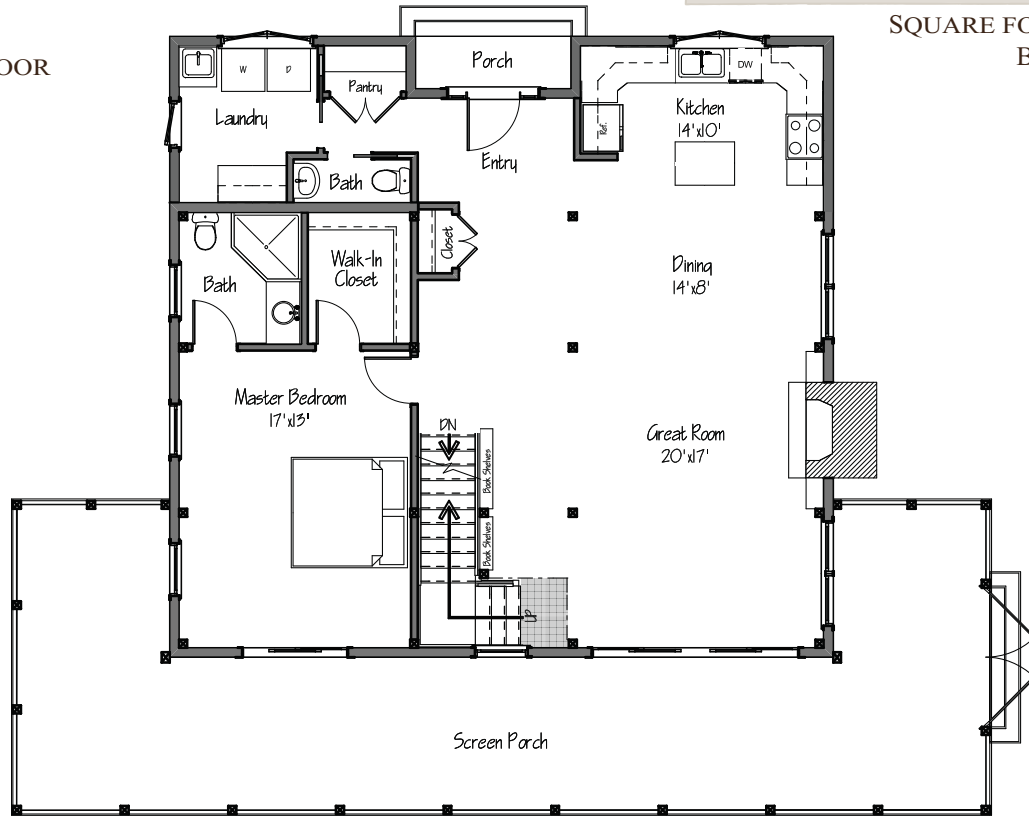

THE SUNAPEE

THE SUNAPEE

SQUARE FOOTAGE: 2481

BEDROOMS: 3

BATHS: 2 1/2

FIRST FLOOR

SECOND FLOOR

YANKEE BARN HOMES