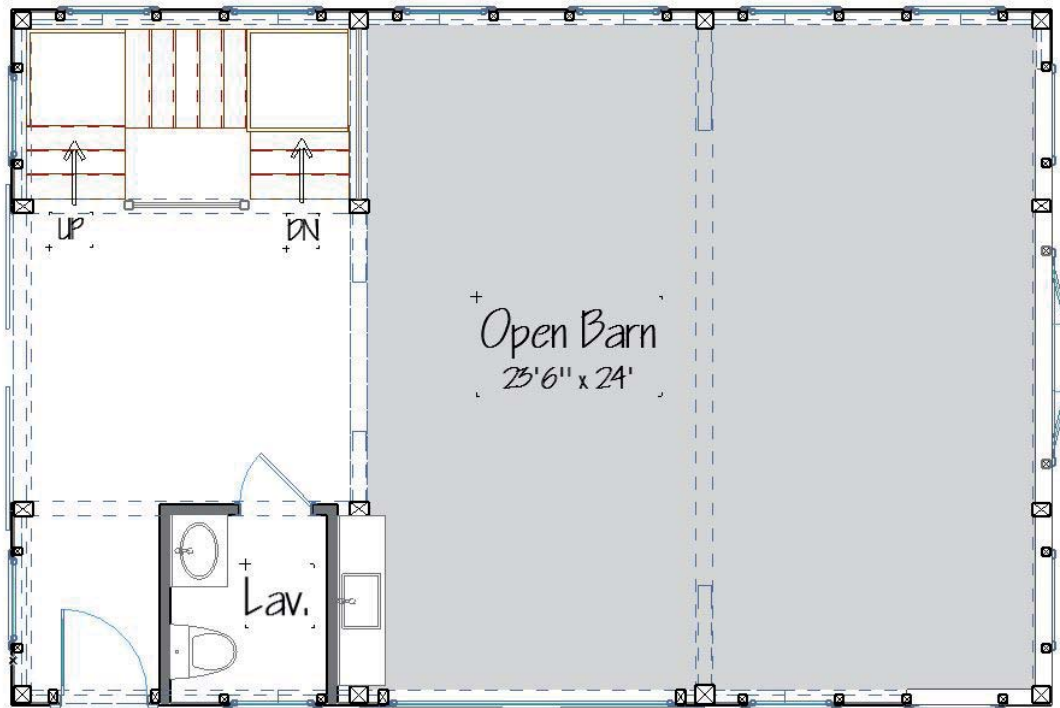

24x36 SUTTON BARN

24x36 SUTTON BARN

FIRST FLOOR

SECOND FLOOR

YANKEE BARN HOMES

1969

©2014 Yankee Barn Homes. All rights reserved.

Post. Beam. Dream.™ | www.YankeeBarnHomes.com
131 Yankee Barn Road | Grantham, NH 03753 | (800) 258-9786