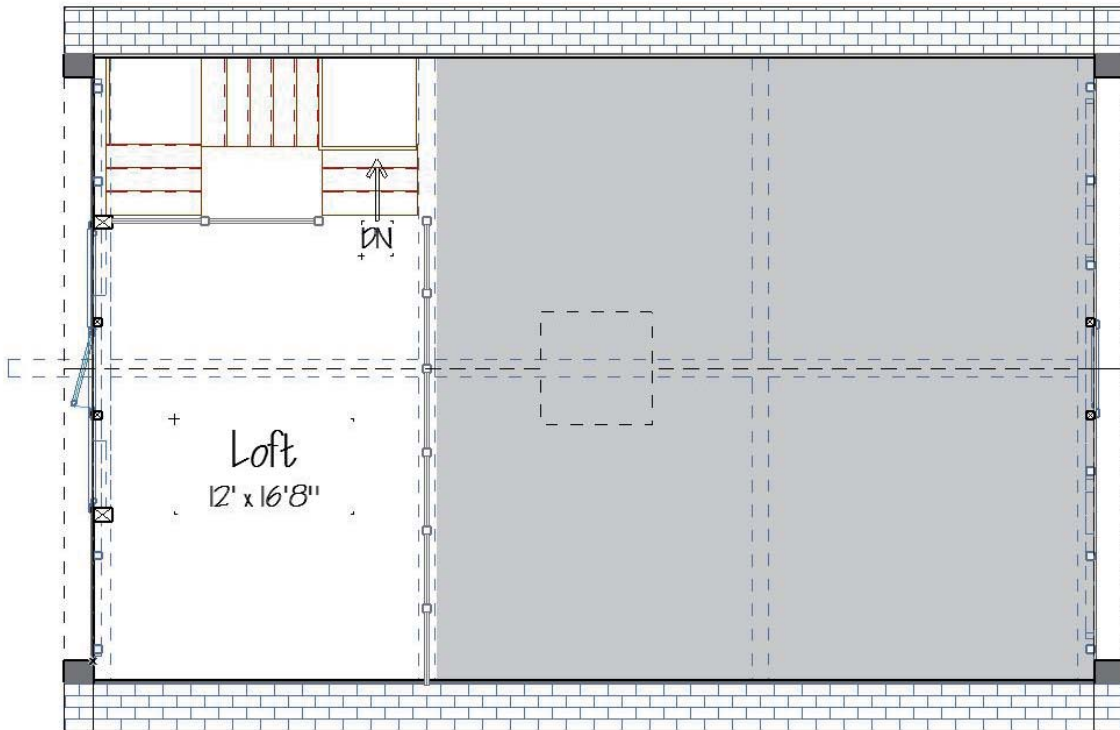

24x36 SUTTON BARN

24x36 SUTTON BARN

FIRST FLOOR

SECOND FLOOR

YANKEE BARN HOMES

1969

©2014 Yankee Barn Homes. All rights reserved.

Post. Beam. Dream.™ | www.YankeeBarnHomes.com
131 Yankee Barn Road | Grantham, NH 03753 | (800) 258-9786