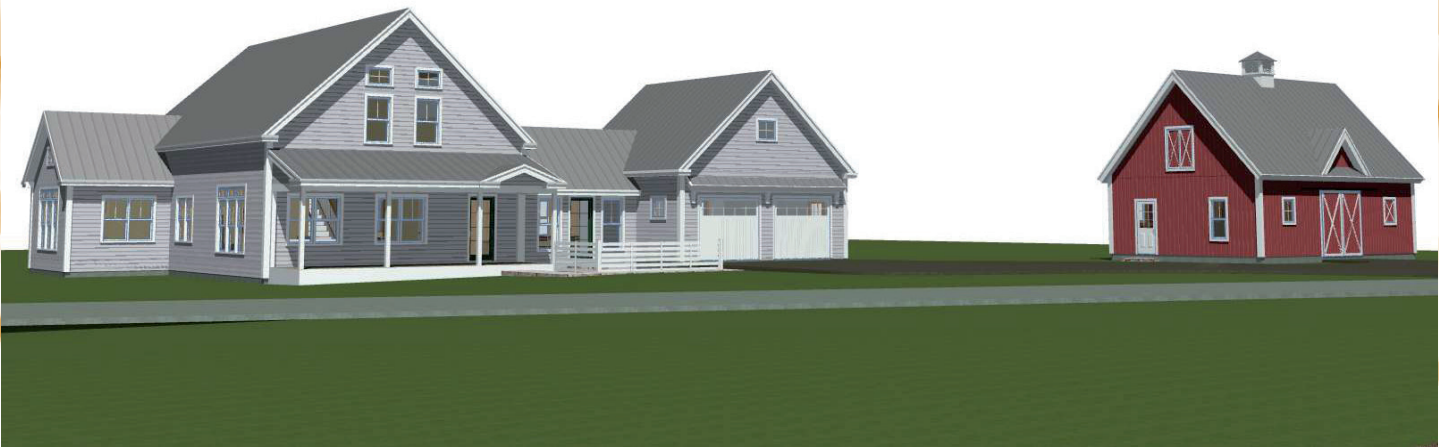

THE COOPERSTOWN

THE COOPERSTOWN

SQUARE FOOTAGE: 3,030

BEDROOMS: 3

BATHS: 2.5

FIRST FLOOR

SECOND FLOOR

YANKEE BARN HOMES

1969

©2015 Yankee Barn Homes. All rights reserved.

Post. Beam. Dream.™ | www.YankeeBarnHomes.com
 131 Yankee Barn Road | Grantham, NH 03753 | (800) 258-9786