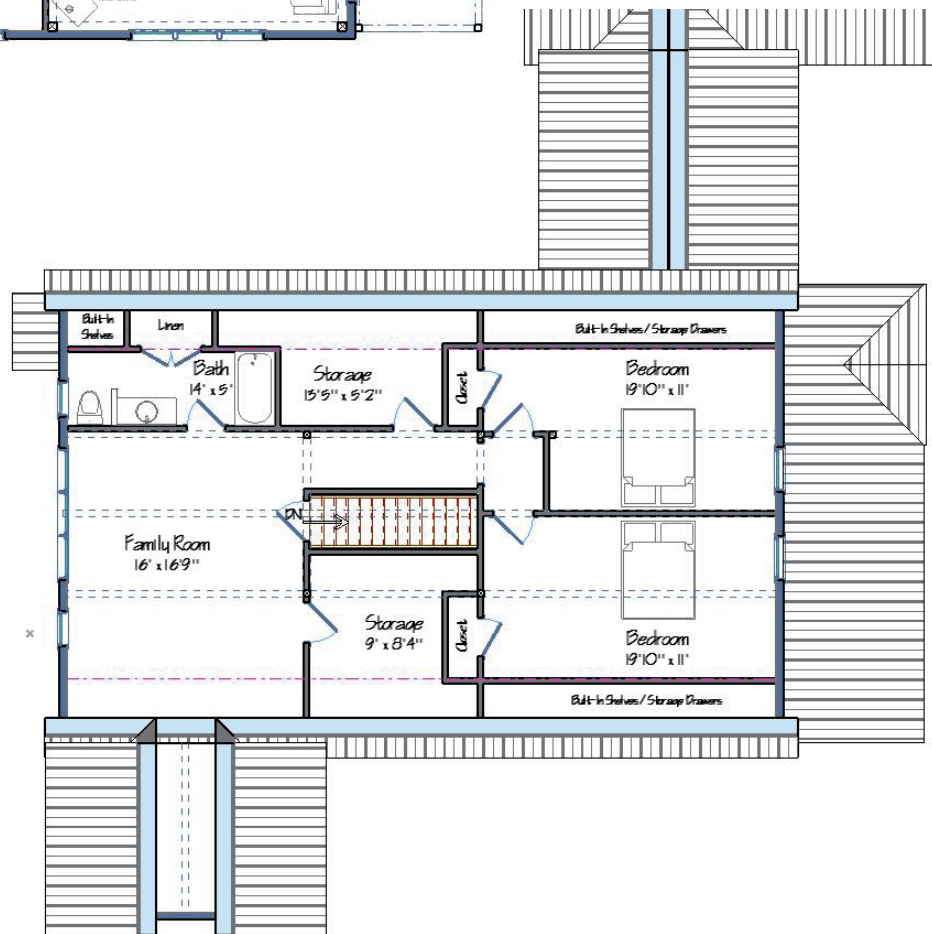

THE COOPERSTOWN

THE COOPERSTOWN

SQUARE FOOTAGE: 3,030

BEDROOMS: 3

BATHS: 2.5

FIRST FLOOR

SECOND FLOOR

YANKEE BARN HOMES