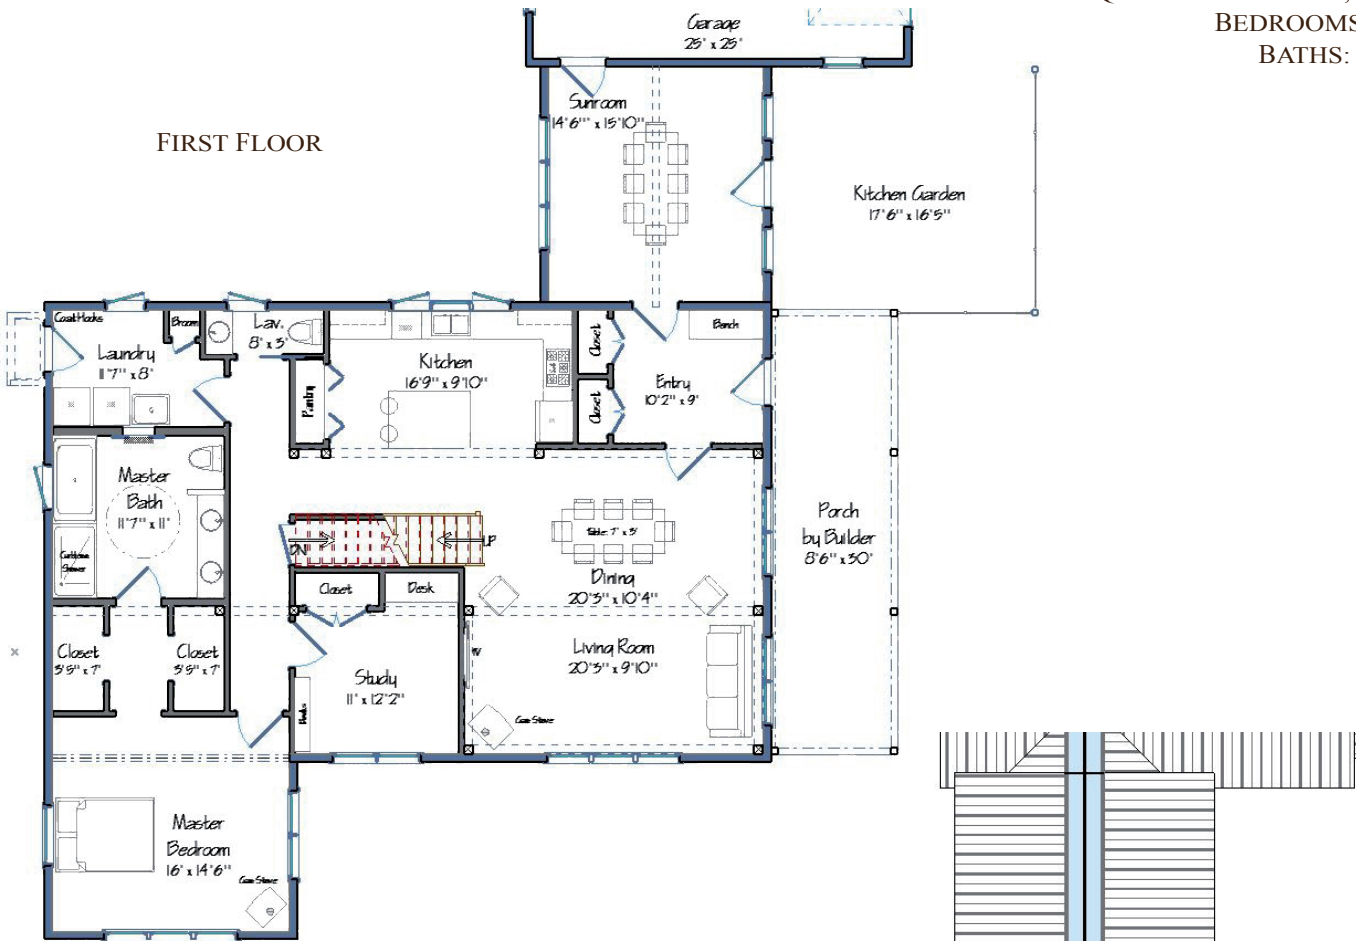

THE COOPERSTOWN

THE COOPERSTOWN

SQUARE FOOTAGE: 3,030

BEDROOMS: 3

BATHS: 2.5

FIRST FLOOR

SECOND FLOOR

YANKEE BARN HOMES