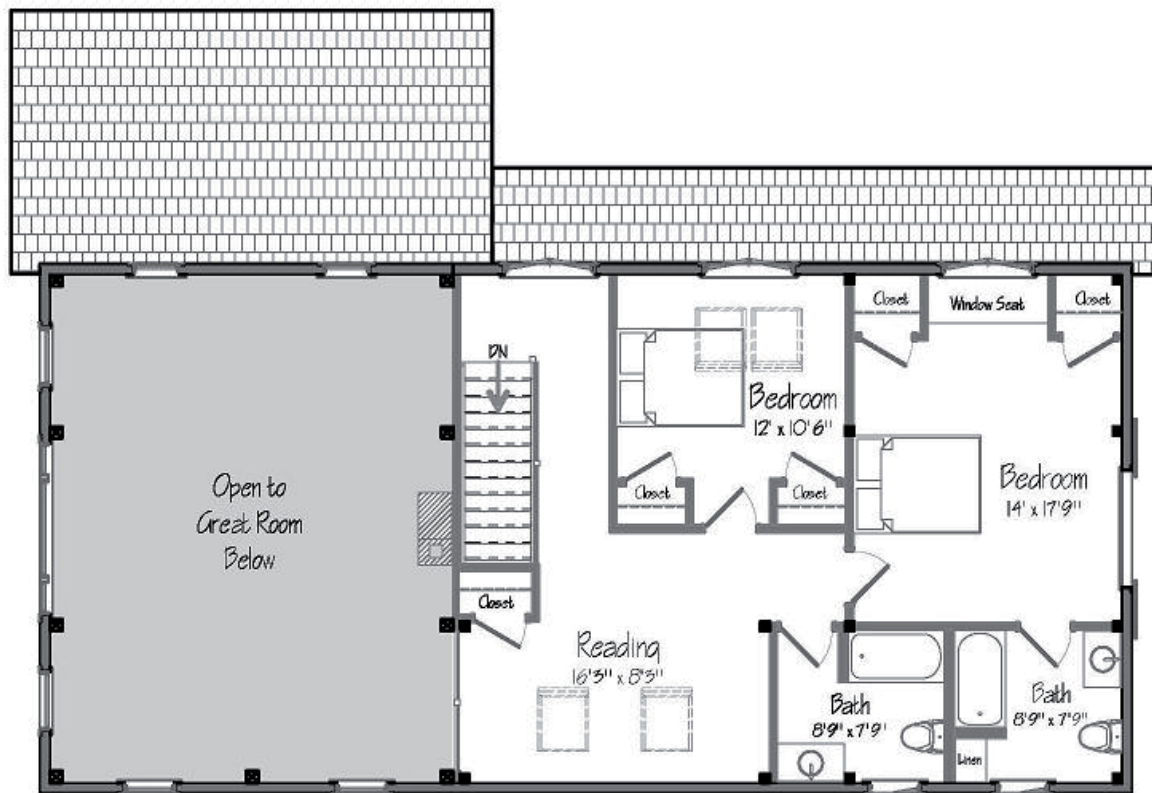

THE TATE BARN

FIRST FLOOR

THE TATE BARN

SQUARE FOOTAGE: 3200

BEDROOMS: 3

BATHS: 3.5

SECOND FLOOR

YANKEE BARN HOMES