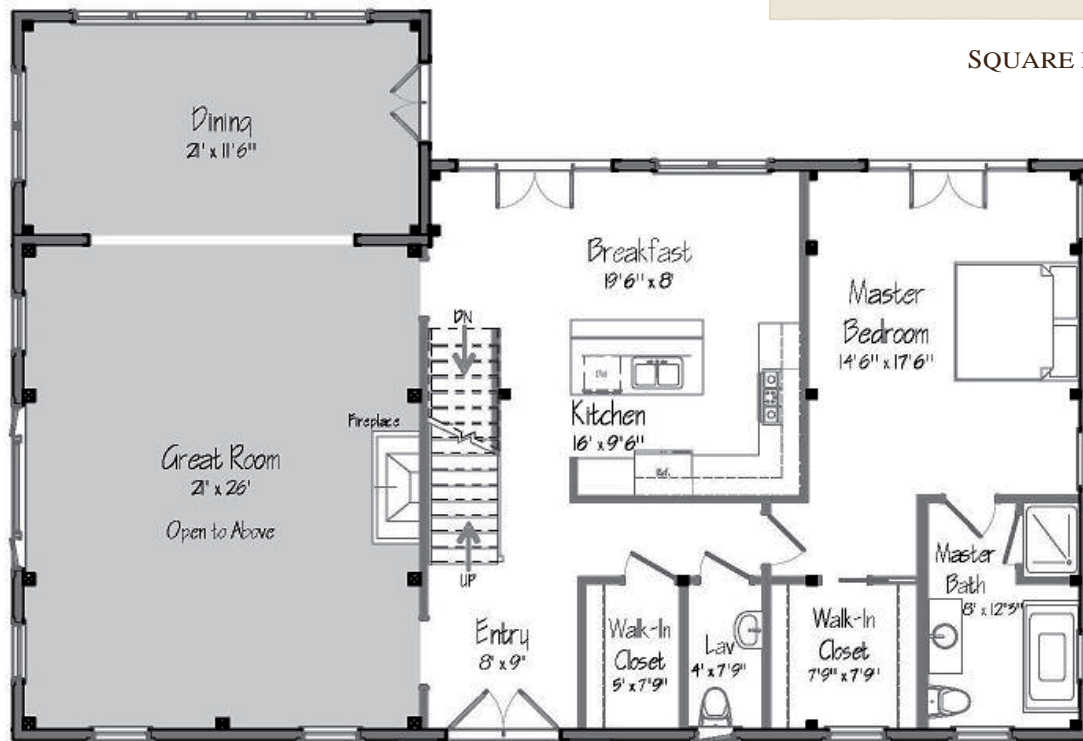

THE TATE BARN

FIRST FLOOR

THE TATE BARN

SQUARE FOOTAGE: 3200

BEDROOMS: 3

BATHS: 3.5

SECOND FLOOR

YANKEE BARN HOMES