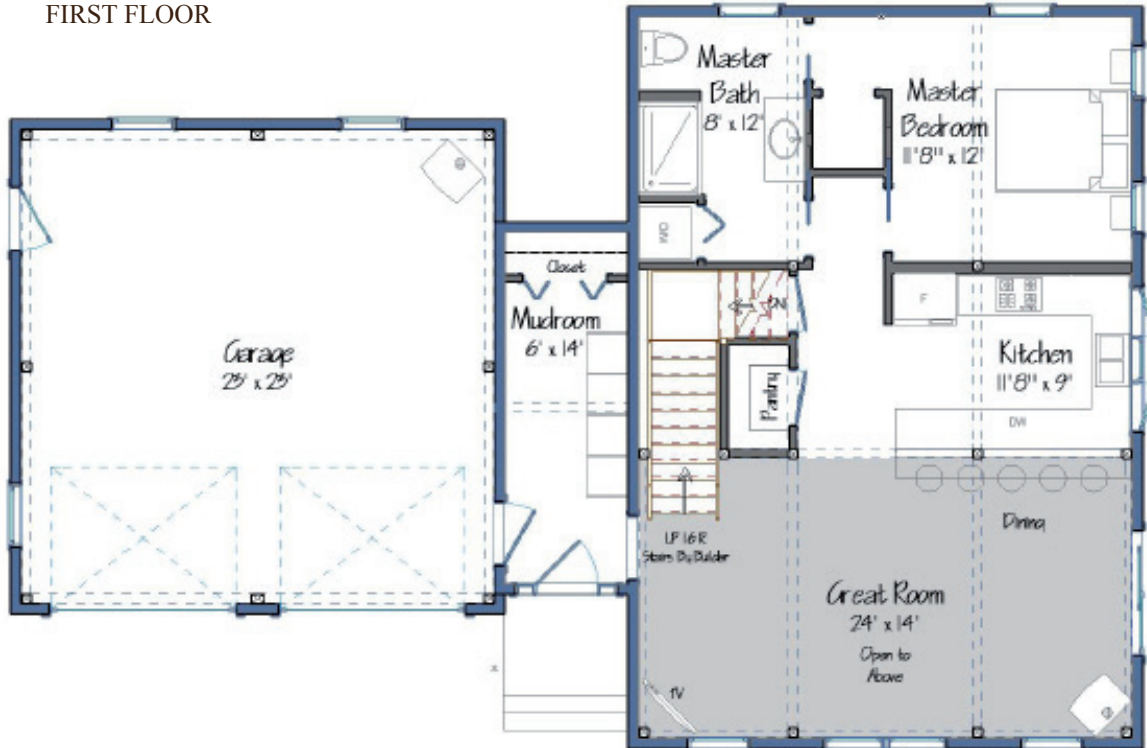

# THE WALDEN POND

SQUARE FOOTAGE: 1,467

BEDROOMS: 3

BATHS: 2

FIRST FLOOR

SECOND FLOOR