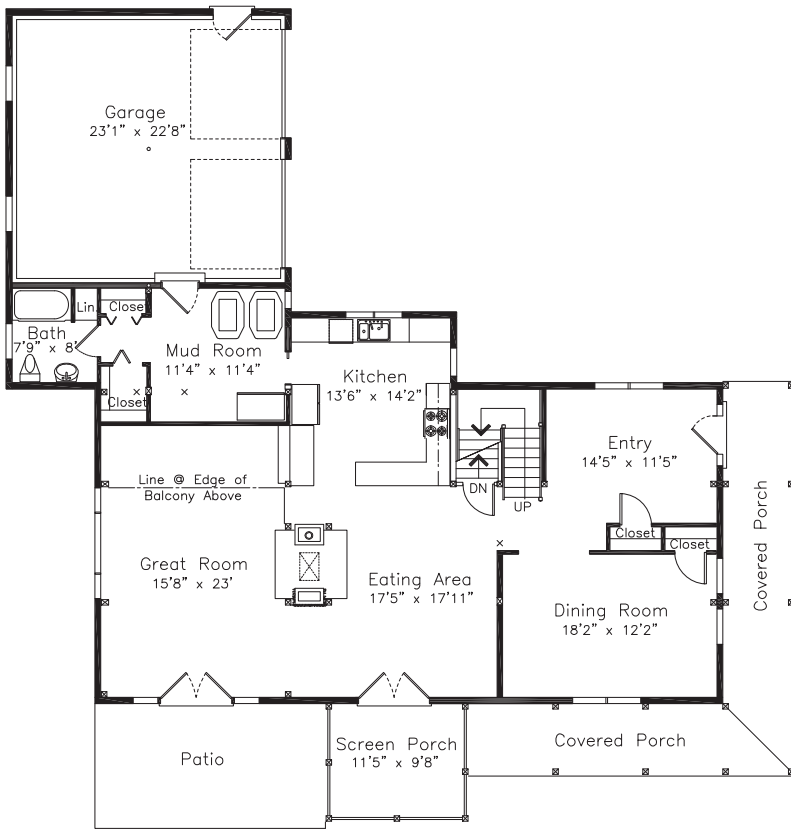

# THE CLOVER HILL

FIRST FLOOR

# THE CLOVER HILL

SQUARE FOOTAGE: 4379

BEDROOMS: 4

BATHS: 4

SECOND FLOOR

**YANKEE BARN HOMES**

1969

©2010 Yankee Barn Homes. All rights reserved.