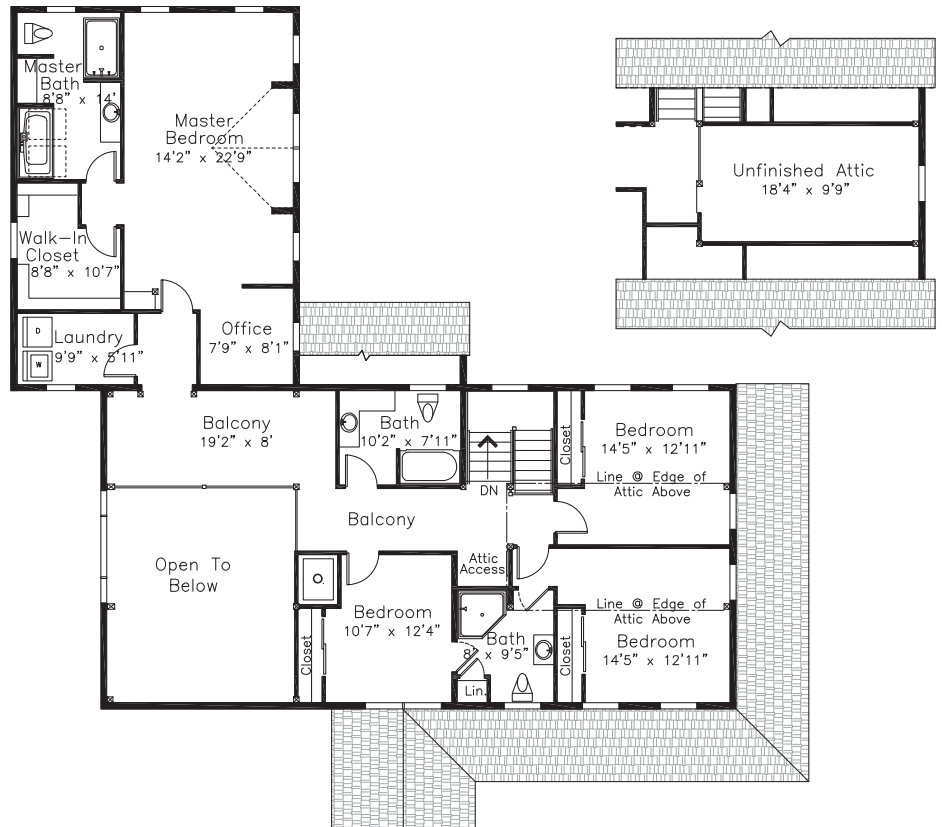

# THE CLOVER HILL

FIRST FLOOR

# THE CLOVER HILL

SQUARE FOOTAGE: 4379

BEDROOMS: 4

BATHS: 4

SECOND FLOOR

**YANKEE BARN HOMES**

1969

©2010 Yankee Barn Homes. All rights reserved.