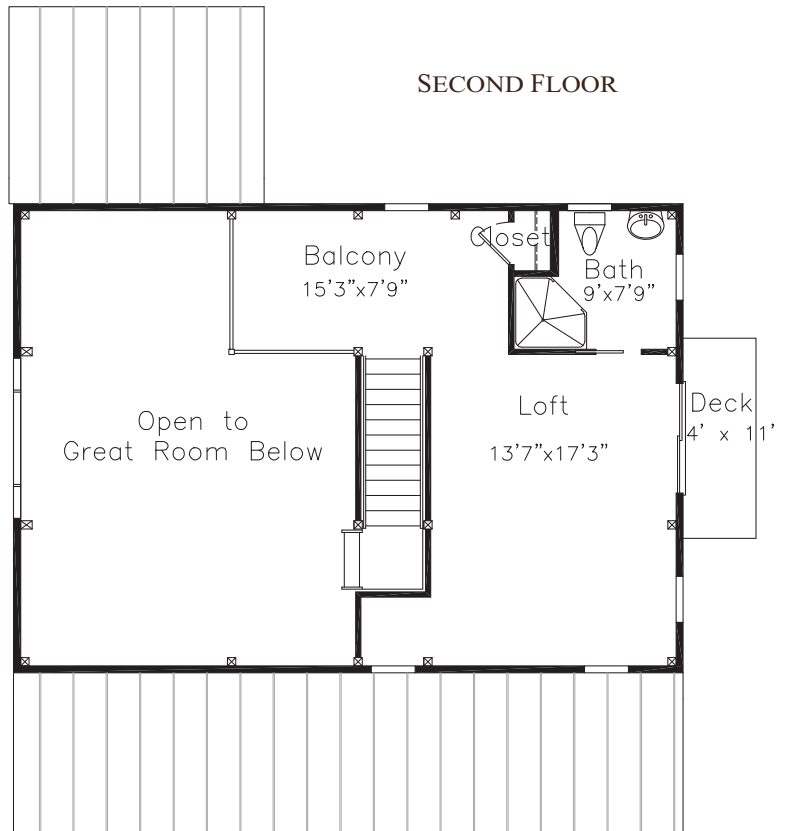

THE CRAFTSBURY

THE CRAFTSBURY

SQUARE FOOTAGE: 1713

BEDROOMS: 1

BATHS: 2

FIRST FLOOR

SECOND FLOOR

YANKEE BARN HOMES