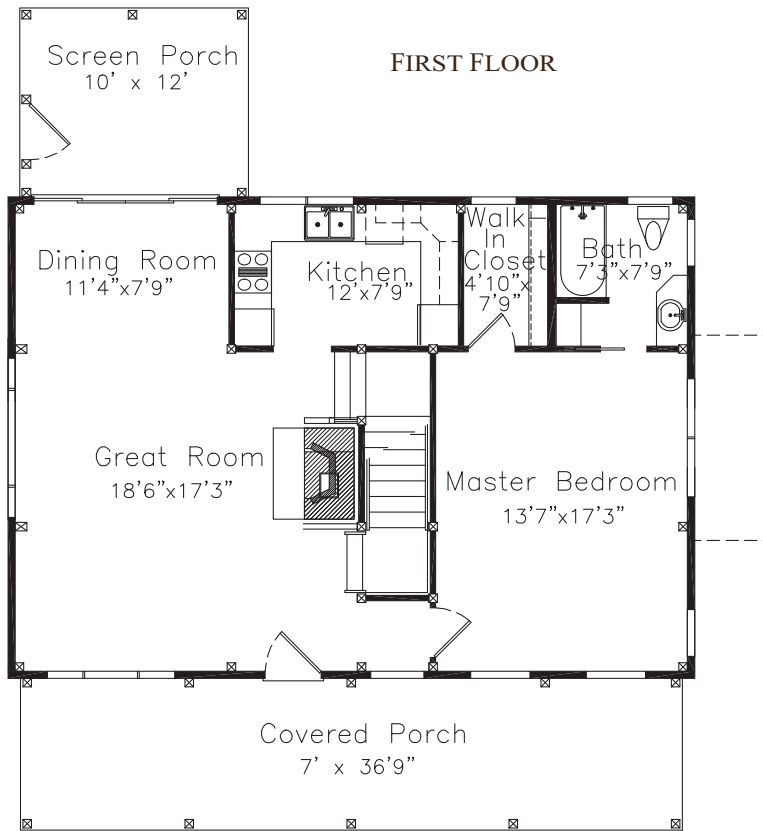

THE CRAFTSBURY

THE CRAFTSBURY

SQUARE FOOTAGE: 1713

BEDROOMS: 1

BATHS: 2

FIRST FLOOR

SECOND FLOOR

YANKEE BARN HOMES