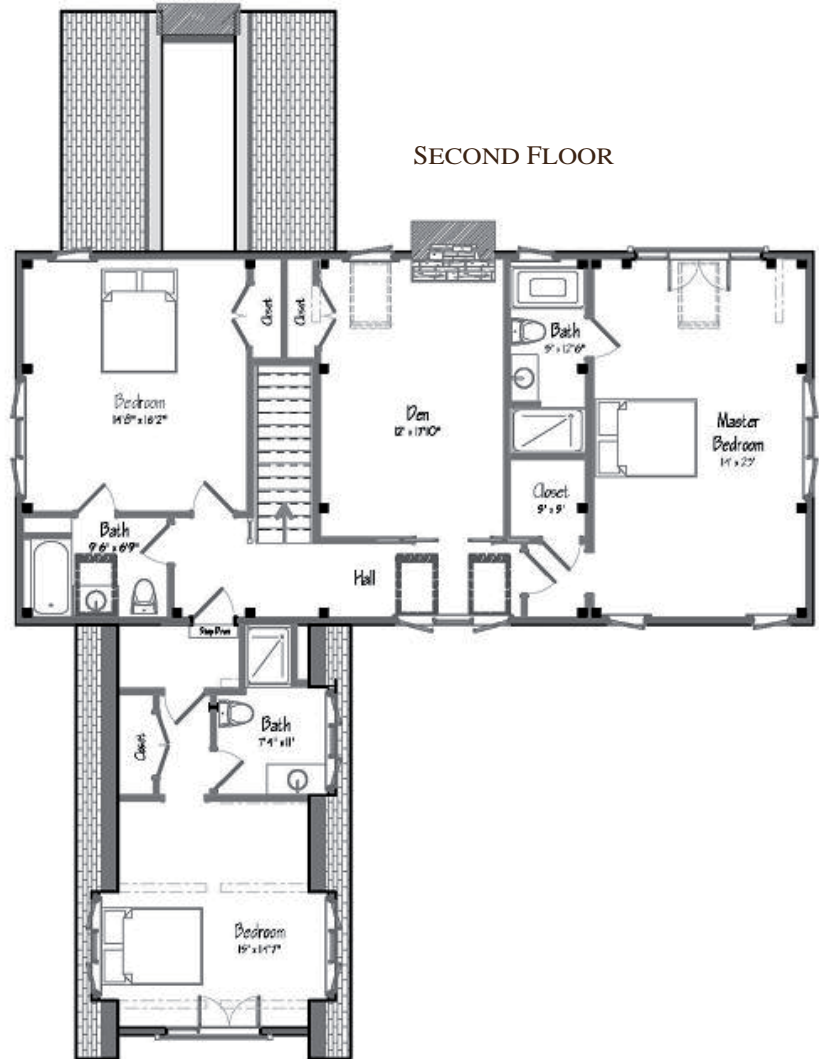

THE EAST HAMPTON

THE EAST HAMPTON

SQUARE FOOTAGE: 3442

BEDROOMS: 4 to 5

BATHS: 4.5

FIRST FLOOR

SECOND FLOOR

YANKEE BARN HOMES