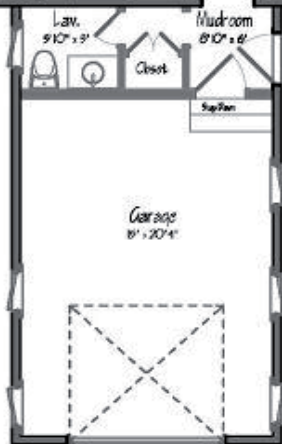

THE EAST HAMPTON

THE EAST HAMPTON

SQUARE FOOTAGE: 3442

BEDROOMS: 4 to 5

BATHS: 4.5

FIRST FLOOR

SECOND FLOOR

YANKEE BARN HOMES