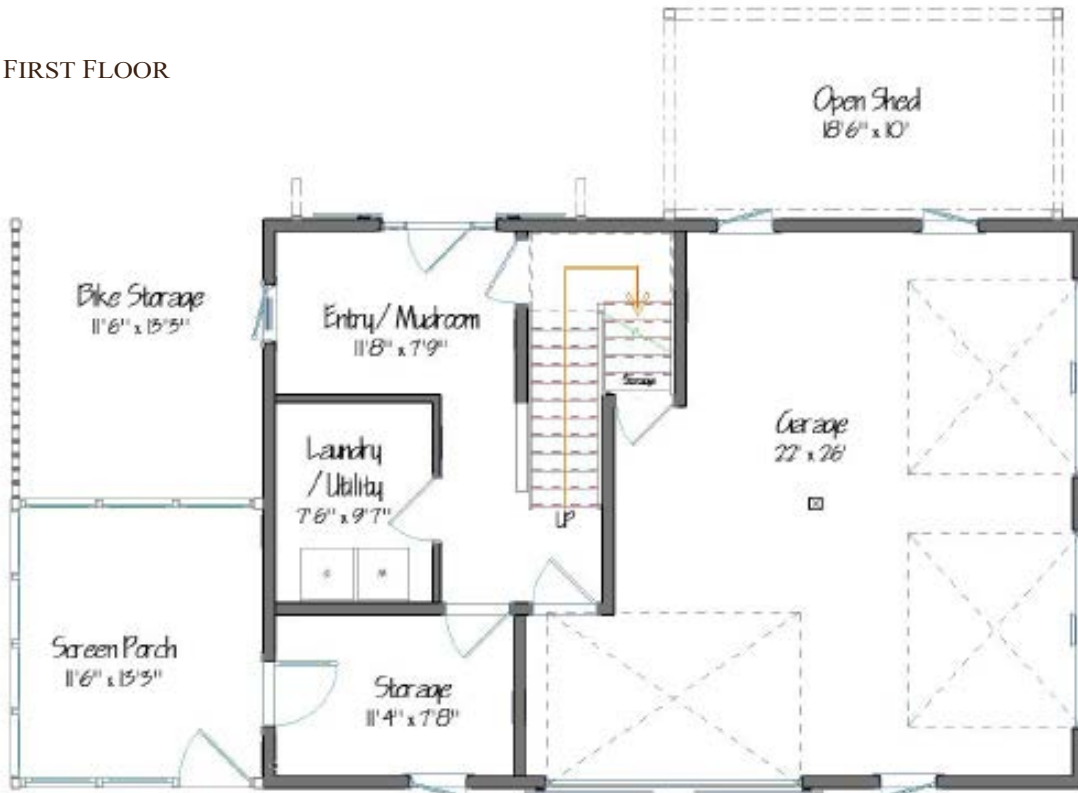

THE NORWICH

THE NORWICH

SQUARE FOOTAGE: 1,580*

BEDROOMS: 1-2

BATHS: 1

*EXCLUDES

GARAGE

FIRST FLOOR