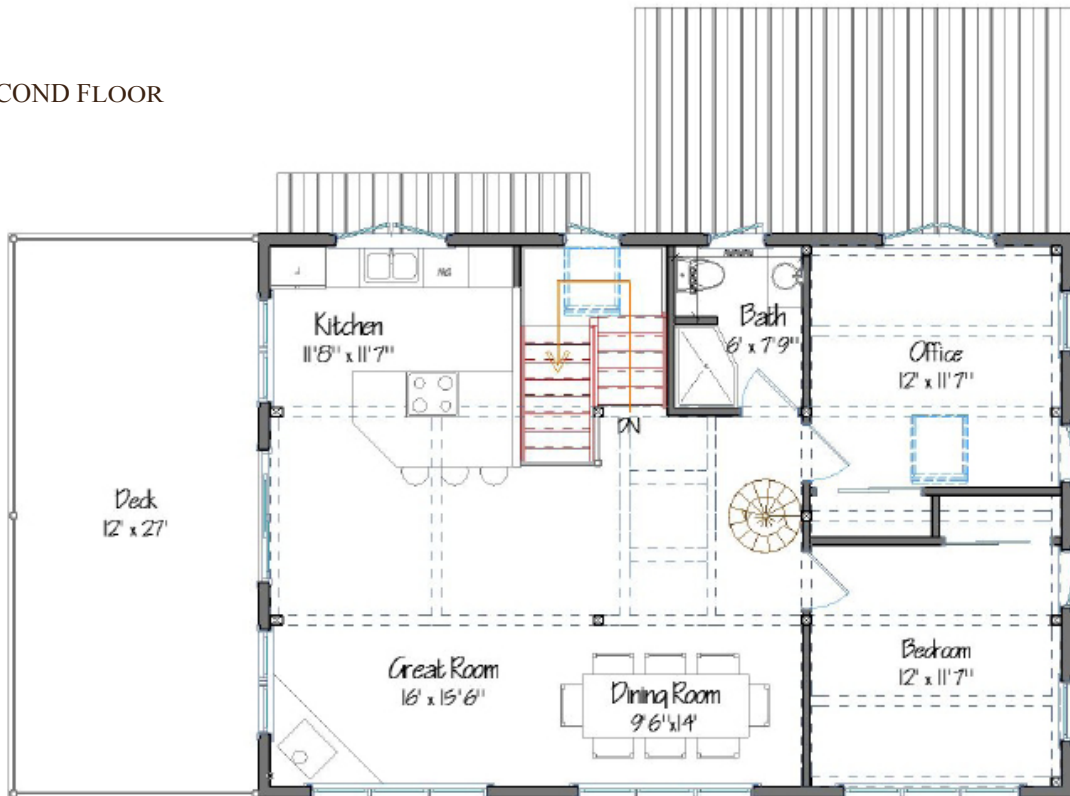

SECOND FLOOR

YANKEE BARN HOMES

1969

©2016 Yankee Barn Homes. All rights reserved.

Post. Beam. Dream.™ | www.YankeeBarnHomes.com
131 Yankee Barn Road | Grantham, NH 03753 | (800) 258-9786