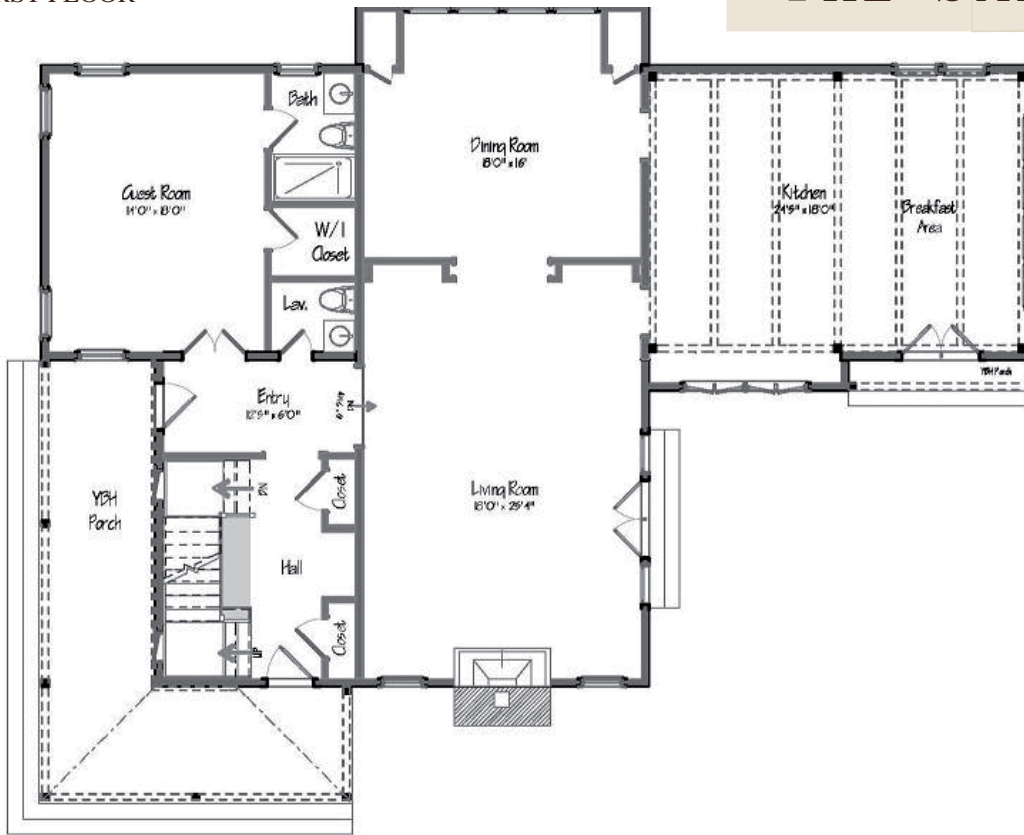

THE SANDS POINT

THE SANDS POINT

FIRST FLOOR

SQUARE FOOTAGE: 4000
 BEDROOMS: 4
 BATHS: 3.5

SECOND FLOOR

YANKEE BARN HOMES

1969

©2013 Yankee Barn Homes. All rights reserved.