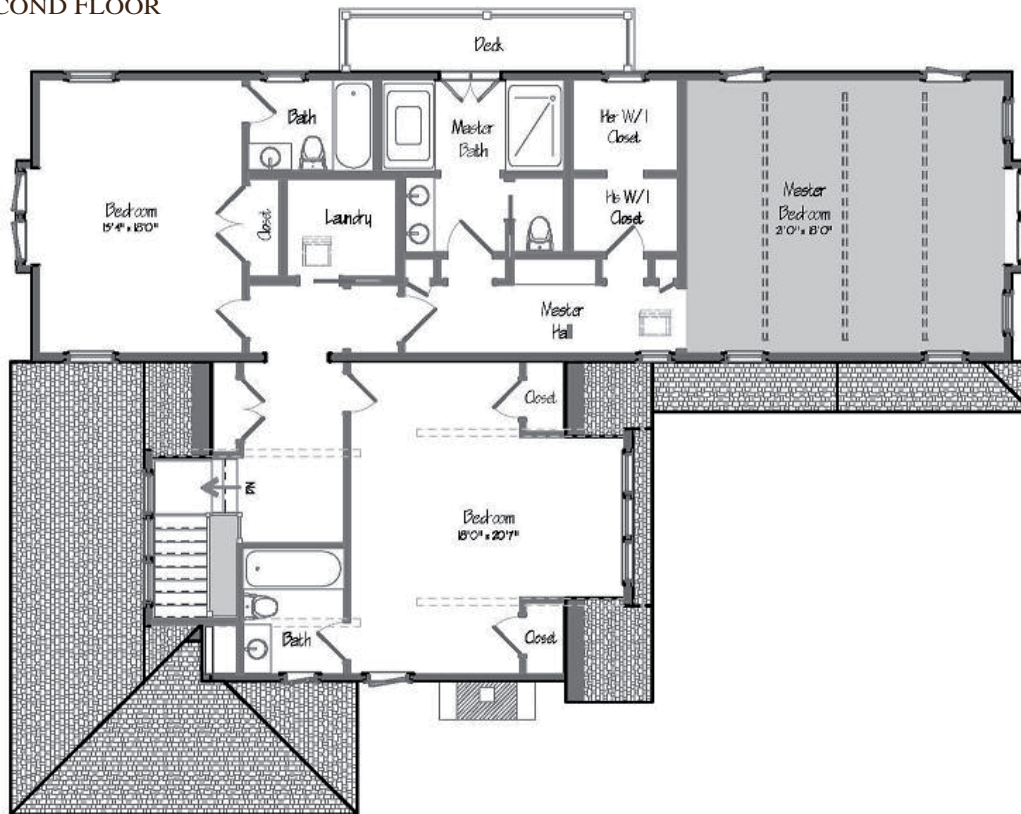

THE SANDS POINT

THE SANDS POINT

FIRST FLOOR

SQUARE FOOTAGE: 4000
 BEDROOMS: 4
 BATHS: 3.5

SECOND FLOOR

YANKEE BARN HOMES

1969

©2013 Yankee Barn Homes. All rights reserved.