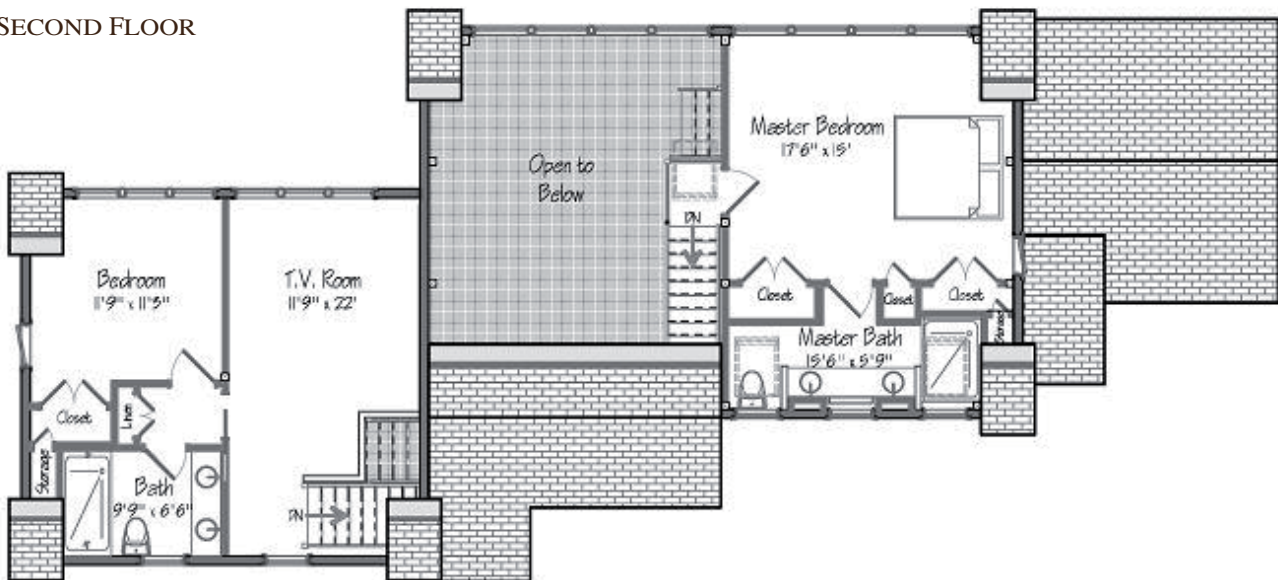

# THE VINEYARD SOUND

FIRST FLOOR

SQUARE FOOTAGE: 2462  
BEDROOMS: 4  
BATHS: 3.5

SECOND FLOOR

YANKEE BARN HOMES

1969

©2012 Yankee Barn Homes. All rights reserved.

Post. Beam. Dream.™ | www.YankeeBarnHomes.com  
131 Yankee Barn Road | Grantham, NH 03753 | (800) 258-9786