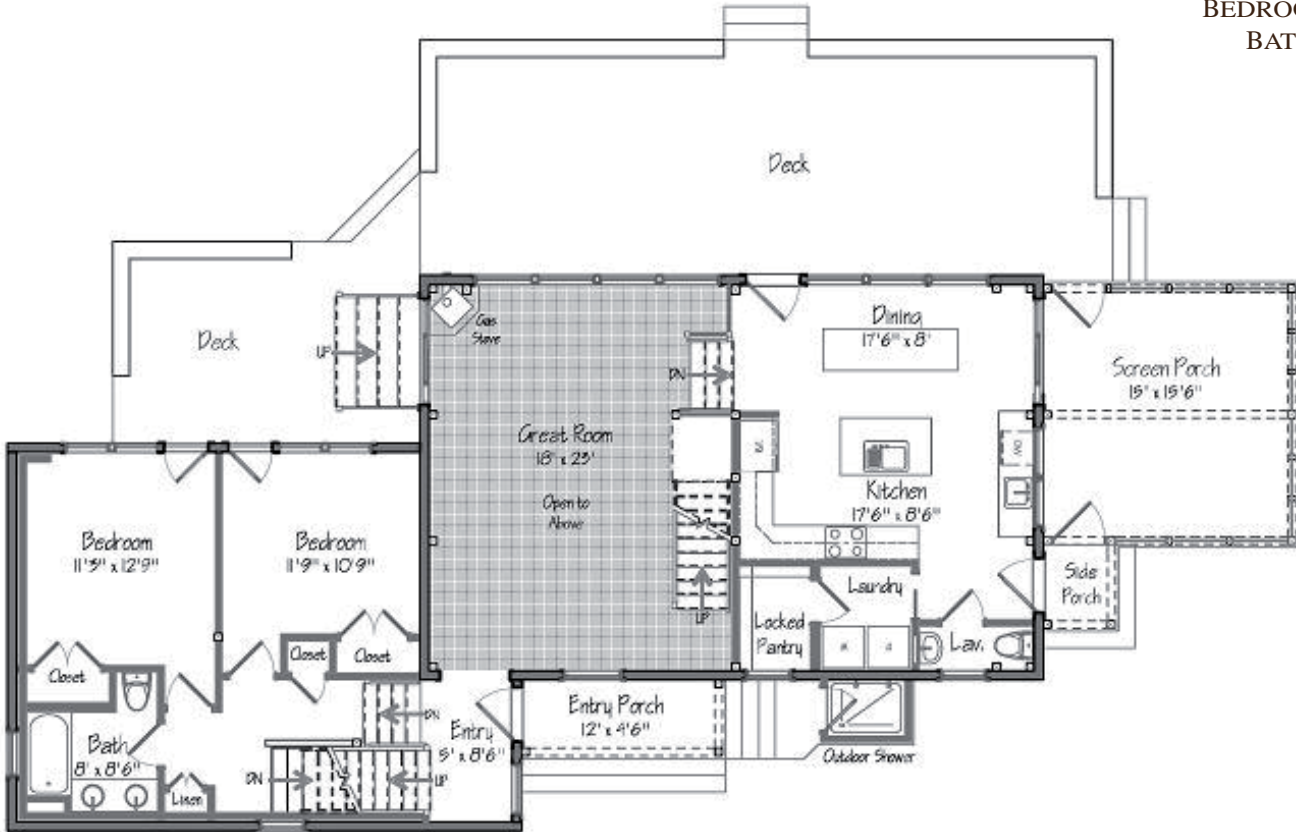

# THE VINEYARD SOUND

FIRST FLOOR

SQUARE FOOTAGE: 2462  
BEDROOMS: 4  
BATHS: 3.5

SECOND FLOOR

YANKEE BARN HOMES

1969

©2012 Yankee Barn Homes. All rights reserved.

Post. Beam. Dream.™ | www.YankeeBarnHomes.com  
131 Yankee Barn Road | Grantham, NH 03753 | (800) 258-9786