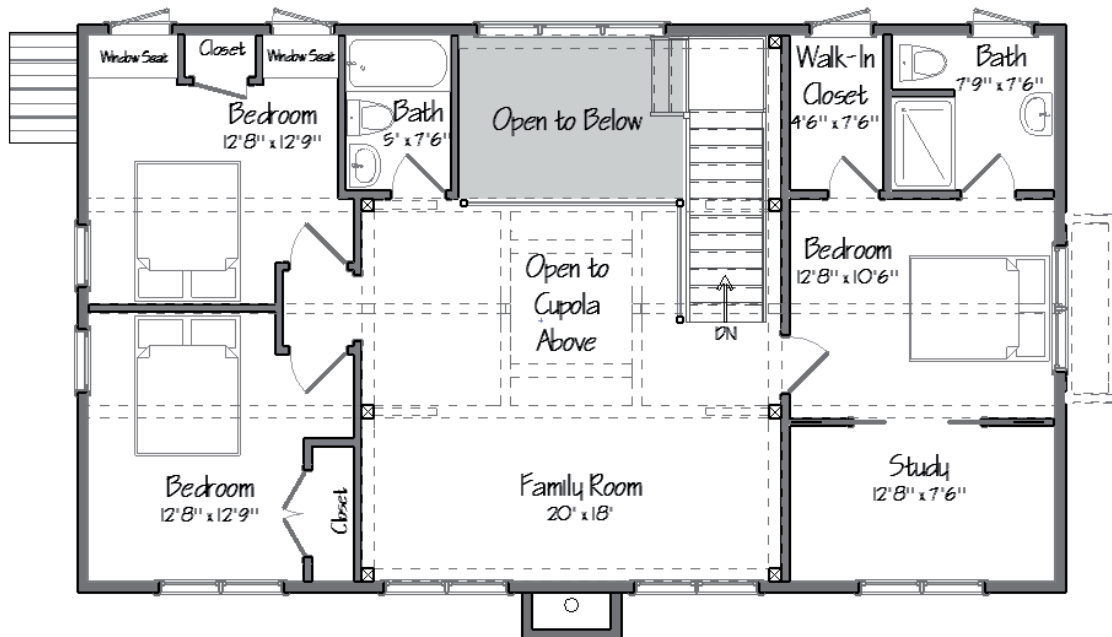

THE GRANTHAM LAKEHOUSE

THE GRANTHAM LAKEHOUSE

SQUARE FOOTAGE: 2408

BEDROOMS: 4

BATHS: 3

FIRST FLOOR

SECOND FLOOR

YANKEE BARN HOMES