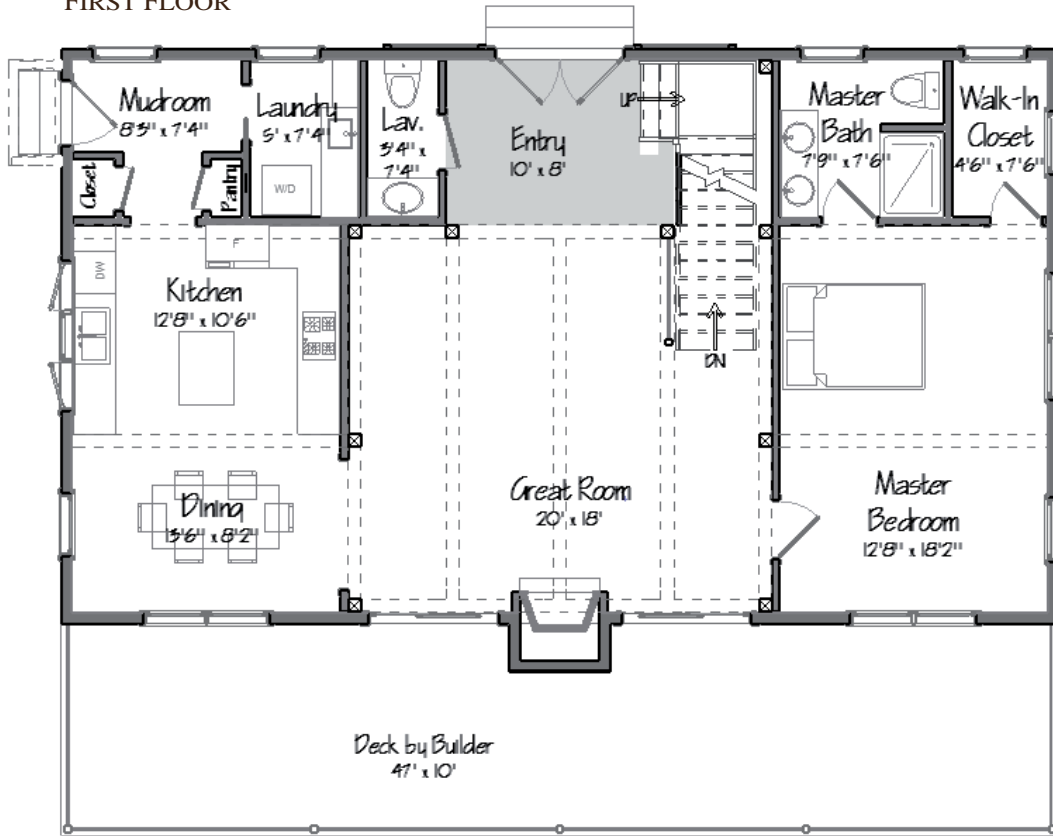

THE GRANTHAM LAKEHOUSE

THE GRANTHAM LAKEHOUSE

SQUARE FOOTAGE: 2408

BEDROOMS: 4

BATHS: 3

FIRST FLOOR

SECOND FLOOR

YANKEE BARN HOMES