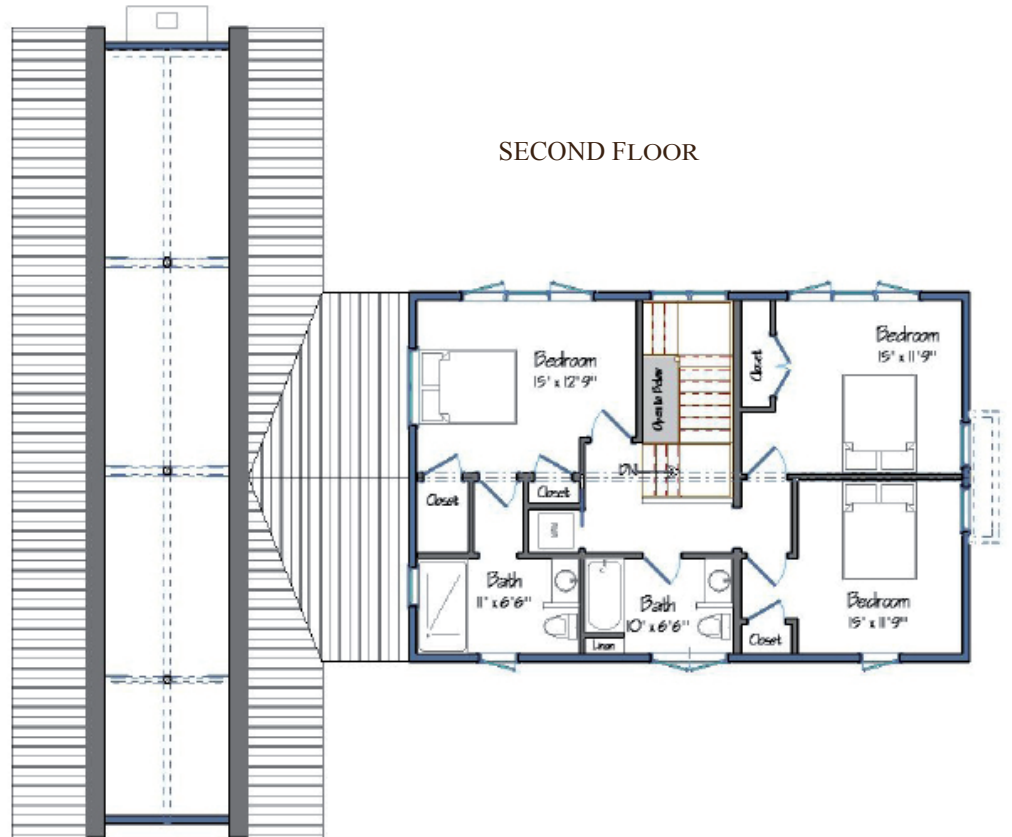

# THE TISBURY

FIRST FLOOR

SQUARE FOOTAGE: 2,983

BEDROOMS: 4

BATHS: 3.5

SECOND FLOOR

YANKEE BARN HOMES

1969