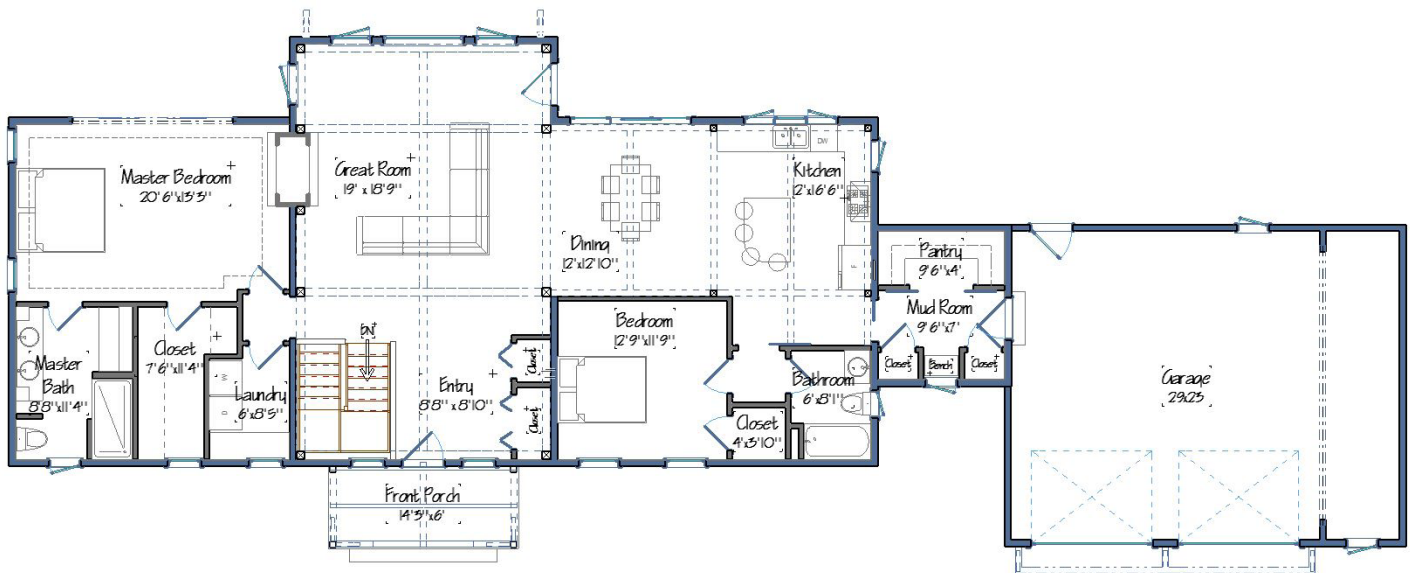

NORTH POINT

SQUARE FOOTAGE: 1930

BEDROOMS: 2

BATHROOMS: 2

First Floor

YANKEE BARN HOMES

1969

©2019 Yankee Barn Homes. All rights reserved.

Post. Beam. Dream.™ | www.YankeeBarnHomes.com
131 Yankee Barn Road | Grantham, NH 03753 | (800) 258-9786