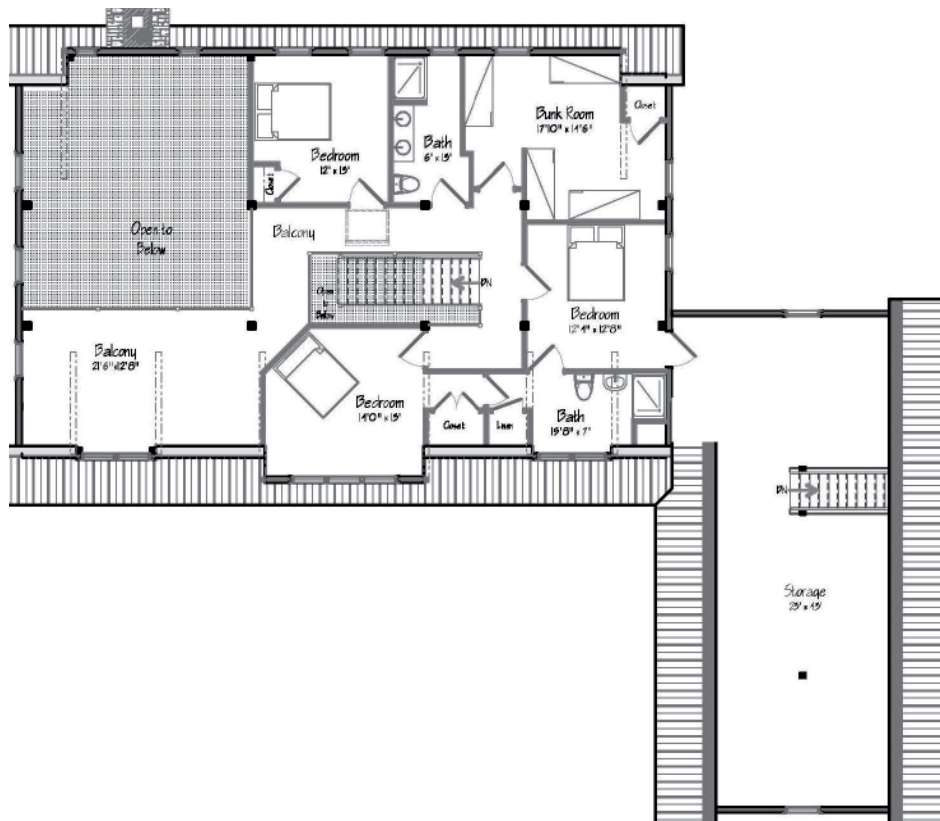

THE MORGAN

THE MORGAN FARMHOUSE

FIRST FLOOR

SQUARE FOOTAGE: 4382

BEDROOMS: 5

BATHS: 3.5

SECOND FLOOR

YANKEE BARN HOMES