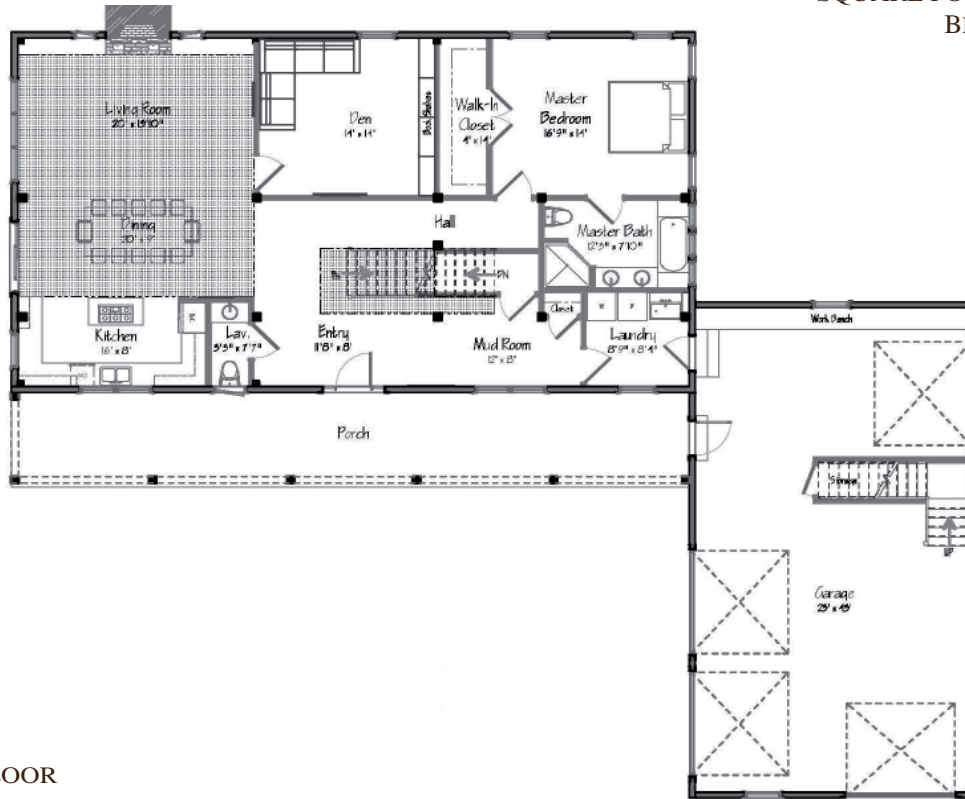

THE MORGAN

THE MORGAN FARMHOUSE

FIRST FLOOR

SQUARE FOOTAGE: 4382

BEDROOMS: 5

BATHS: 3.5

SECOND FLOOR

YANKEE BARN HOMES