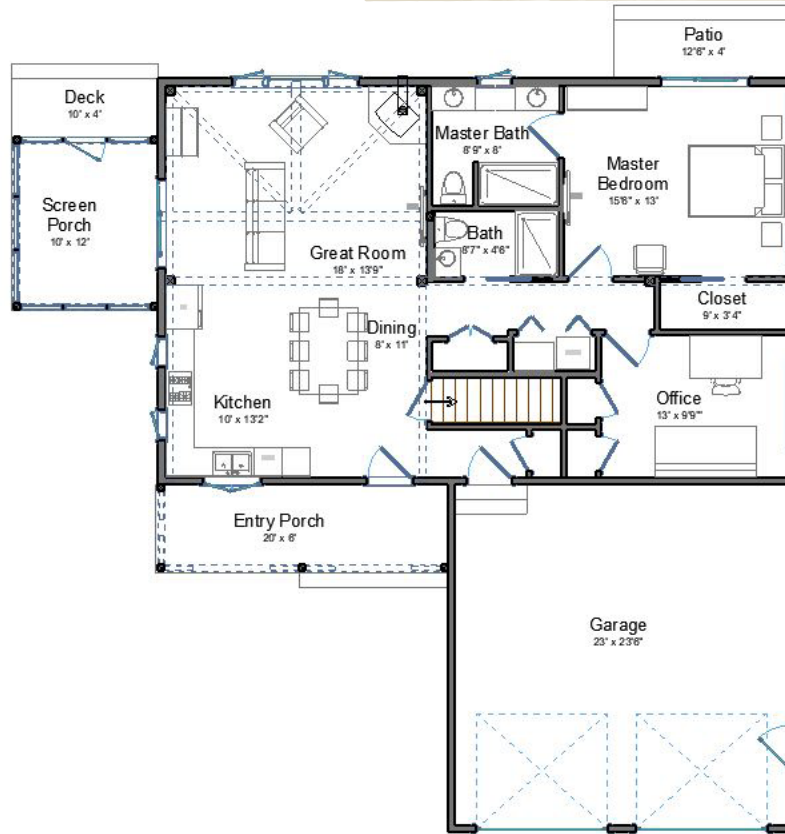

FIRST FLOOR

SQUARE FOOTAGE: 1,817
BEDROOMS: 2
BATHS: 2

SECOND FLOOR