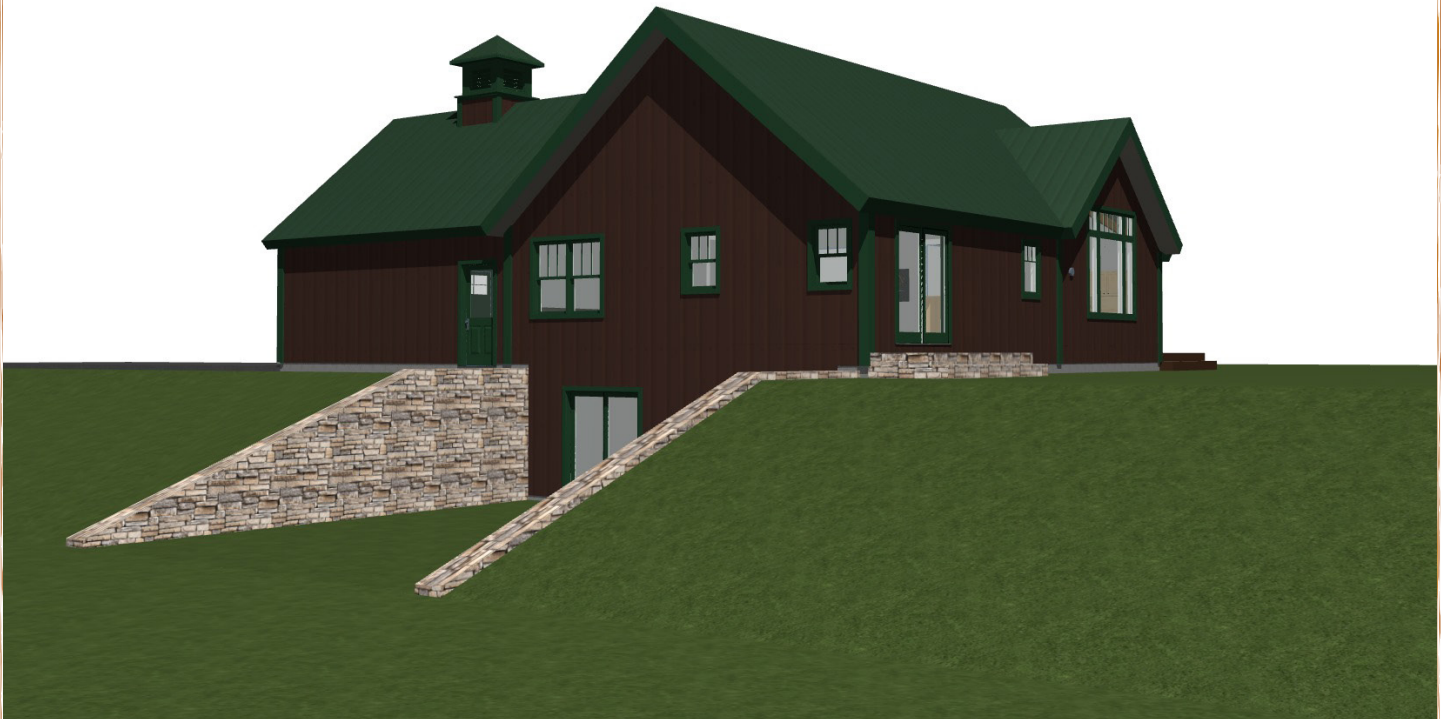

SMITH RIVER RETREAT

YANKEE BARN HOMES

1969

©2019 Yankee Barn Homes. All rights reserved.

Post. Beam. Dream.™ | www.YankeeBarnHomes.com
131 Yankee Barn Road | Grantham, NH 03753 | (800) 258-9786

SMITH RIVER RETREAT

FIRST FLOOR

SQUARE FOOTAGE: 1,817
BEDROOMS: 2
BATHS: 2

SECOND FLOOR